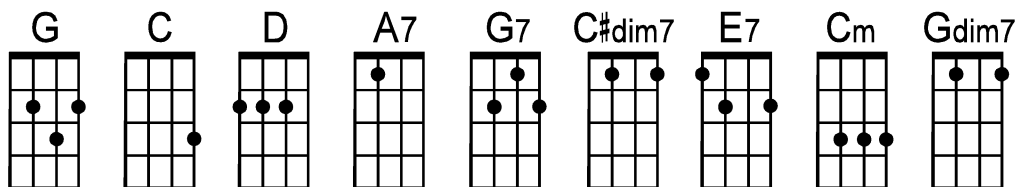

## Slow Intro:

G\ --- G\ --- | C\ D\ G\ ---  
 I dream of livin' in a lighthouse, every single day—  
 | G\ --- G\ --- | A7 --- D\ ---  
 I dream of livin' in a lighthouse, the white one by the bay—  
 | G\ --- G7\ --- | C\ --- C#dim\ --- |  
 So if you wanna make my dreams come true, you'll be a lighthouse keeper too  
 G\ --- E7\ --- | A7\ D\ G\ E7\ | A7 D\ G\ ---  
 We could live in a lighthouse, the white one by the ba—ay Won't that be o-kay?

## Double-time:

| G . . . | C D G . |  
 Oh, I want to marry a lighthouse keeper and keep him compa-ny—  
 G . . . | A7 . D .  
 I want to marry a lighthouse keeper and live by the side of the sea—  
 | G\ G\ G7\ G7\ | C . C#dim . |  
 I'll polish his lamps by the light of day so ships at night can find their way  
 G . E7 . | A7 D G . |  
 I want to marry a lighthouse keeper. Won't that be o-kay—?  
  
 C . Cm . | G . G7 . |  
 We'll have parties on a coral reef and clam-bakes on the shore—  
 C . Cm . | A7 . D . |  
 We'll in-vite the neighbours in and seagulls by the score—  
  
 | G . . . | C D G .  
 I dream of living in a lighthouse, baby, every single day—  
 | G . . . | A7 . D .  
 I dream of living in a lighthouse, the white one by the bay—  
 | G\ G\ G7\ G7\ | C . C#dim . |  
 So if you wanna make my dreams come true, you'll be a lighthouse keeper too  
 G . E7 . | A7 D G E7 | A7 D G . |  
 We could live in a lighthouse, the white one by the ba—ay Won't that be o-kay—?

|G . . . . |A7 . D .  
 I dream of living in a lighthouse, the white one by the bay—

|G . G7 . |C . C#dim .  
 So if you wanna make my dreams come true, you'll be a lighthouse keeper too

G . E7 . |A7 D G\ E7\ |  
 We could live in a lighthouse, the white one by the ba—ay

A7 D G\ E7\ |A7 D G\ Gdim7\ |G\  
 Won't that be o-k—ay? Yada tada ta-ta Ta—Aaaaa—aaaaaaaaaa!

**San Jose Ukulele Club**