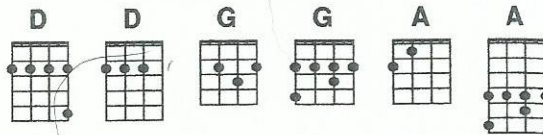

I'll Fly Away by A. E. Brumley

Key of D

As recorded by Alison Krauss and Gillian Welch from the soundtrack "O Brother Where Art Thou"

Verse 1

| D | D | G | D |
 Some bright morning, when this life is o'er, I'll... fly away,
 | D | D | D// A// | D |
 To a home on God's celestial shore, I'll... fly away.

Chorus

| D | D | G | D |
 I'll.. fly away oh glory, I'll... fly away. (in the mornin')
 | D | D | D// A// | D |
 When I die, Halle - lujah by and by, I'll... fly away.

Verse 2

| D | D | G | D |
 When the shadows, of this life have gone, I'll... fly away,
 | D | D | D// A// | D |
 Like a bird, from these prison walls I'll fly I'll... fly away.

*Chorus**Verse 3*

| D | D | G | D |
 Oh how glad and happy when we meet, I'll... fly away,
 | D | D | D// A// | D |
 No more cold i - ron shackles on my feet I'll... fly away.

*Chorus**Verse 4*

| D | D | G | D |
 Just a few more weary days and then, I'll... fly away,
 | D | D | D// A// | D |
 To a land, where joys will never end I'll... fly away.