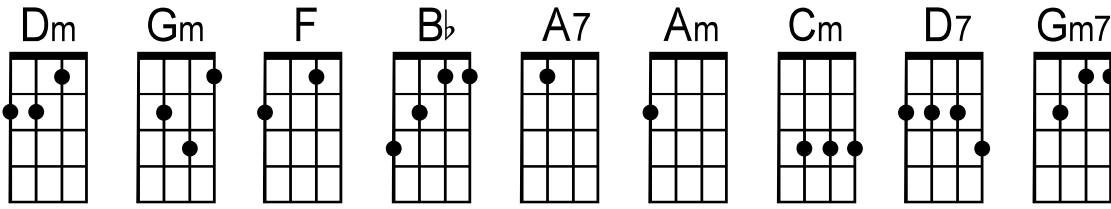

I'm Only Sleeping (key of F)

by John Lennon (1966)

to play in original key (F#),
capo up one fret or tune up
1/2 step

Dm . . . | Gm . . . | F . Bb . | F . A7 . |
When I wake up early in the morn-ing lift my head- I'm still yawn-ing

Dm . . . | Gm . . . | F . Bb . | F . Bb . | . . . |
When I'm in the middle of a dream— stay in bed— float up — stream—————
(float up stream)

F . . . | Gm . . . |
Chorus: Please don't wake me No don't shake me

F | Gm |
Chorus: Please don't wake me No don't shake me

Am | Gm | Dm | | Dm\
Leave me where I am I'm on-ly sleep—ing—

San Jose Ukulele Club
(v2b - 7/19/18)