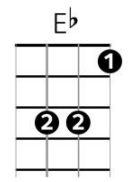

King of the Road – Roger Miller (1964)

Intro : A /// D /// E7 /// ////

=====

A D E7 A
Trailers for sale or rent, Rooms to let fifty cents,
A D E7 {pause}
No phone, no pool, no pets ... I ain't got no cigarettes, ah but...
A D E7 A
Two hours of pushing broom buys an 8 by 12 four-bit room, I'm a ...
A D E7 {pause} A
Man of means by no means ... King of the road

=====

A D E7 A
Third box car, midnight train, destination Bangor, Maine,
A D E7 {pause}
Old worn out suit and shoes ... I don't pay no union dues, I smoke...
A D E7 A
Old stogies I have found .. short but not too big around, I'm a ...
A D E7 {pause} A
Man of means by no means ... King of the road

Chords

Bridge

A D
I know every engineer on every train,
E7 A
All of the children and all of their names, and
A D
Every handout in every town and
E7 E7
Every lock that ain't locked when no one's a-round. I sing

Alternative Key Change Chords

=====

Repeat Verse 1 and then repeat last line and end on A

=====

Alternative Bridge (with key change)

Bb Eb
I know every engineer on every train,
F Bb
All of the children and all of their names, and
Bb Eb
Every handout in every town and
F F7
Every lock that ain't locked when no one's a-round. I sing