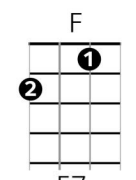

King of the Road – Roger Miller (1964)

Intro : A /// D /// E7 /// ////

=====

A D E7 A
Trailers for sale or rent, Rooms to let fifty cents,
A D E7 {pause}
No phone, no pool, no pets ... I ain't got no cigarettes, ah but...
A D E7 A
Two hours of pushing broom buys an 8 by 12 four-bit room, I'm a ...
A D E7 {pause} A
Man of means by no means ... King of the road

=====

A D E7 A
Third box car, midnight train, destination Bangor, Maine,
A D E7 {pause}
Old worn out suit and shoes ... I don't pay no union dues, I smoke...
A D E7 A
Old stogies I have found .. short but not too big around, I'm a ...
A D E7 {pause} A
Man of means by no means ... King of the road

Chords

Bridge

A D
I know every engineer on every train,
E7 A
All of the children and all of their names, and
A D
Every handout in every town and
E7 E7
Every lock that ain't locked when no one's a-round. I sing

Alternative Key Change Chords

=====

Repeat Verse 1 and then repeat last line and end on A

=====

Alternative Bridge (with key change)

Bb Eb
I know every engineer on every train,
F Bb
All of the children and all of their names, and
Bb Eb
Every handout in every town and
F F7
Every lock that ain't locked when no one's a-round. I sing