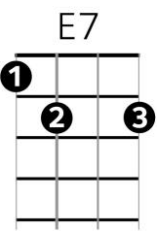

King of the Road – Roger Miller (1964)

Intro : A /// D /// E7 /// ////

=====

A D E7 A
Trailers for sale or rent, Rooms to let fifty cents,
A D E7 {pause}
No phone, no pool, no pets ... I ain't got no cigarettes, ah but...
A D E7 A
Two hours of pushing broom buys an 8 by 12 four-bit room, I'm a ...
A D E7 {pause} A
Man of means by no means ... King of the road

=====

A D E7 A
Third box car, midnight train, destination Bangor, Maine,
A D E7 {pause}
Old worn out suit and shoes ... I don't pay no union dues, I smoke...
A D E7 A
Old stogies I have found .. short but not too big around, I'm a ...
A D E7 {pause} A
Man of means by no means ... King of the road

Chords

Bridge

A D
I know every engineer on every train,
E7 A
All of the children and all of their names, and
A D
Every handout in every town and
E7 E7
Every lock that ain't locked when no one's a-round. I sing

Alternative Key Change Chords

=====

Repeat Verse 1 and then repeat last line and end on A

=====

Alternative Bridge (with key change)

Bb Eb
I know every engineer on every train,
F Bb
All of the children and all of their names, and
Bb Eb
Every handout in every town and
F F7
Every lock that ain't locked when no one's a-round. I sing