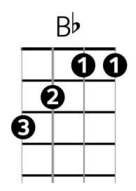

King of the Road – Roger Miller (1964)

Intro : A /// D /// E7 /// ////

=====

A D E7 A
Trailers for sale or rent, Rooms to let fifty cents,
A D E7 {pause}
No phone, no pool, no pets ... I ain't got no cigarettes, ah but...
A D E7 A
Two hours of pushing broom buys an 8 by 12 four-bit room, I'm a ...
A D E7 {pause} A
Man of means by no means ... King of the road

=====

A D E7 A
Third box car, midnight train, destination Bangor, Maine,
A D E7 {pause}
Old worn out suit and shoes ... I don't pay no union dues, I smoke...
A D E7 A
Old stogies I have found .. short but not too big around, I'm a ...
A D E7 {pause} A
Man of means by no means ... King of the road

Chords

Bridge

A D
I know every engineer on every train,
E7 A
All of the children and all of their names, and
A D
Every handout in every town and
E7 E7
Every lock that ain't locked when no one's a-round. I sing

Alternative Key Change Chords

=====

Repeat Verse 1 and then repeat last line and end on A

=====

Alternative Bridge (with key change)

Bb Eb
I know every engineer on every train,
F Bb
All of the children and all of their names, and
Bb Eb
Every handout in every town and
F F7
Every lock that ain't locked when no one's a-round. I sing