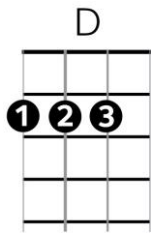

King of the Road – Roger Miller (1964)

Intro : A /// D /// E7 /// ////

=====

A D E7 A
Trailers for sale or rent, Rooms to let fifty cents,
A D E7 {pause}
No phone, no pool, no pets ... I ain't got no cigarettes, ah but...
A D E7 A
Two hours of pushing broom buys an 8 by 12 four-bit room, I'm a ...
A D E7 {pause} A
Man of means by no means ... King of the road

=====

A D E7 A
Third box car, midnight train, destination Bangor, Maine,
A D E7 {pause}
Old worn out suit and shoes ... I don't pay no union dues, I smoke...
A D E7 A
Old stogies I have found .. short but not too big around, I'm a ...
A D E7 {pause} A
Man of means by no means ... King of the road

Chords

Bridge

A D
I know every engineer on every train,
E7 A
All of the children and all of their names, and
A D
Every handout in every town and
E7 E7
Every lock that ain't locked when no one's a-round. I sing

Alternative Key Change Chords

=====

Repeat Verse 1 and then repeat last line and end on A

=====

Alternative Bridge (with key change)

Bb Eb
I know every engineer on every train,
F Bb
All of the children and all of their names, and
Bb Eb
Every handout in every town and
F F7
Every lock that ain't locked when no one's a-round. I sing