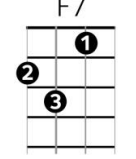

King of the Road – Roger Miller (1964)

Intro : A /// D /// E7 /// ////

=====

A D E7 A
Trailers for sale or rent, Rooms to let fifty cents,
A D E7 {pause}
No phone, no pool, no pets ... I ain't got no cigarettes, ah but...
A D E7 A
Two hours of pushing broom buys an 8 by 12 four-bit room, I'm a ...
A D E7 {pause} A
Man of means by no means ... King of the road

=====

A D E7 A
Third box car, midnight train, destination Bangor, Maine,
A D E7 {pause}
Old worn out suit and shoes ... I don't pay no union dues, I smoke...
A D E7 A
Old stogies I have found .. short but not too big around, I'm a ...
A D E7 {pause} A
Man of means by no means ... King of the road

Chords

Bridge

A D
I know every engineer on every train,
E7 A
All of the children and all of their names, and
A D
Every handout in every town and
E7 E7
Every lock that ain't locked when no one's a-round. I sing

Alternative Key Change Chords

=====

Repeat Verse 1 and then repeat last line and end on A

=====

Alternative Bridge (with key change)

Bb Eb
I know every engineer on every train,
F Bb
All of the children and all of their names, and
Bb Eb
Every handout in every town and
F F7
Every lock that ain't locked when no one's a-round. I sing