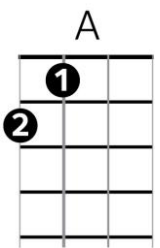

King of the Road – Roger Miller (1964)

Intro : A /// D /// E7 /// ////

=====

A D E7 A
Trailers for sale or rent, Rooms to let fifty cents,
A D E7 {pause}
No phone, no pool, no pets ... I ain't got no cigarettes, ah but...
A D E7 A
Two hours of pushing broom buys an 8 by 12 four-bit room, I'm a ...
A D E7 {pause} A
Man of means by no means ... King of the road

=====

A D E7 A
Third box car, midnight train, destination Bangor, Maine,
A D E7 {pause}
Old worn out suit and shoes ... I don't pay no union dues, I smoke...
A D E7 A
Old stogies I have found .. short but not too big around, I'm a ...
A D E7 {pause} A
Man of means by no means ... King of the road

Chords

Bridge

A D
I know every engineer on every train,
E7 A
All of the children and all of their names, and
A D
Every handout in every town and
E7 E7
Every lock that ain't locked when no one's a-round. I sing

Alternative Key Change Chords

=====

Repeat Verse 1 and then repeat last line and end on A

=====

Alternative Bridge (with key change)

Bb Eb
I know every engineer on every train,
F Bb
All of the children and all of their names, and
Bb Eb
Every handout in every town and
F F7
Every lock that ain't locked when no one's a-round. I sing