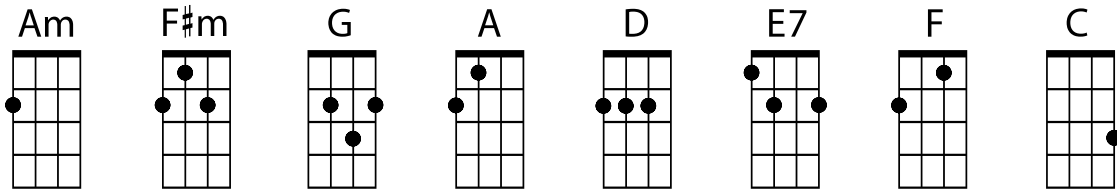

Light My Fire – The Doors

Am **F#m** **G** **A** **D** **E7** **F** **C**
Am **F#m** **Am** **F#m**
 You know that it would be untrue, you know that I would be a liar
Am **F#m** **Am** **F#m**
 If I was to say to you, Girl, we couldn't get much higher

G **A** **D** **G** **A** **D**
 Come on baby, light my fire. Come on baby, light my fire
G **D** **E7**
 Try to set the night on fire

Am **F#m** **Am** **F#m**
 The time to hesitate is through, No time to wallow in the mire
Am **F#m** **Am** **F#m**
 Try now we can only lose And our love become a funeral pyre

G **A** **D** **G** **A** **D**
 Come on baby, light my fire. Come on baby, light my fire
G **D** **E7**
 Try to set the night on fire

Am **F#m** **Am** **F#m**
 You know that it would be untrue, you know that I would be a liar
Am **F#m** **Am** **F#m**
 If I was to say to you, Girl, we couldn't get much higher

G **A** **D** **G** **A** **D**
 Come on baby, light my fire. Come on baby, light my fire
F **C** **D** **F** **C** **D**
 Try to set the night on fire Try to set the night on fire
F **C** **D** **F** **C** **D**
 Try to set the night on fire Try to set the night on fire