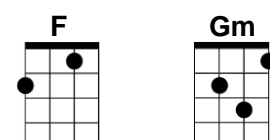

She says we've got to (C) hold (D) on, to what we've (Em) got
It (C) doesn't make a (D) difference if we make it or (Em) not
We (C) got each (D) other, and that's a (Em) lot, for (C) love
We'll (D) give it a shot!

Chorus:

(Em) Whoa(C)ah, we're (D) half way there
(G) Woah (C) oh, (D) livin' on a prayer
(Em) Take my (C) hand, we'll (D) make it I swear
(G) Whoah (C) oh, (D) livin' on a prayer

(Em) Tommy's got his four-string in hock
(Em) Now he's holding in, what he used to make it talk
So (C) tough, (D) mmm, it's (Em) tough
(Em) Gina dreams of running away
(Em) When she cries in the night
Tommy whispers, "Baby it's (C) okay, (D) some(Em)day"

She says we've got to (C) hold (D) on, to what we've (Em) got
It (C) doesn't make a (D) difference if we make it or (Em) not
We (C) got each (D) other, and that's a (Em) lot
For (C) love, we'll (D) give it a shot!

Repeat Chorus

Instrumental: [With Kazoo]

(Em) Whoa(C)ah, we're (D) half way there, (G) woah (C) oh, (D) livin' on a prayer

(Em) Take my (C) hand, we'll (D) make it I swear
(G) Whoah (C) oh, (D) livin' on a prayer

(Em) Oooohh, we gotta (C) hold (D) on ready or (Em) not
You (C) live for the fight when it's (D) all that you've got

(Gm) Whoa (Eb) ah, we're (F) half way there, (Bb) woah (Eb) oh, (F) livin' on a prayer

(Gm) Take my (Eb) hand, we'll (F) make it I swear
(Bb) whoah (Eb) oh, (F) livin' on a prayer, (Eb) livin' on a prayer (Eb)

Chords

Notes

/ = Single strum