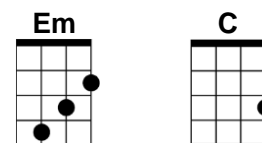

She says we've got to (C) hold (D) on, to what we've (Em) got
It (C) doesn't make a (D) difference if we make it or (Em) not
We (C) got each (D) other, and that's a (Em) lot, for (C) love
We'll (D) give it a shot!

Chorus:

(Em) Whoa(C)ah, we're (D) half way there
(G) Woah (C) oh, (D) livin' on a prayer
(Em) Take my (C) hand, we'll (D) make it I swear
(G) Whoah (C) oh, (D) livin' on a prayer

(Em) Tommy's got his four-string in hock
(Em) Now he's holding in, what he used to make it talk
So (C) tough, (D) mmm, it's (Em) tough
(Em) Gina dreams of running away
(Em) When she cries in the night
Tommy whispers, "Baby it's (C) okay, (D) some(Em)day"

She says we've got to (C) hold (D) on, to what we've (Em) got
It (C) doesn't make a (D) difference if we make it or (Em) not
We (C) got each (D) other, and that's a (Em) lot
For (C) love, we'll (D) give it a shot!

Repeat Chorus

Instrumental: [With Kazoo]

(Em) Whoa(C)ah, we're (D) half way there, (G) woah (C) oh, (D) livin' on a prayer

(Em) Take my (C) hand, we'll (D) make it I swear
(G) Whoah (C) oh, (D) livin' on a prayer

(Em) Oooohh, we gotta (C) hold (D) on ready or (Em) not
You (C) live for the fight when it's (D) all that you've got

(Gm) Whoa (Eb) ah, we're (F) half way there, (Bb) woah (Eb) oh, (F) livin' on a prayer

(Gm) Take my (Eb) hand, we'll (F) make it I swear
(Bb) whoah (Eb) oh, (F) livin' on a prayer, (Eb) livin' on a prayer (Eb)

Chords

Notes

/ = Single strum