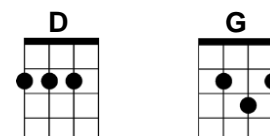

She says we've got to (C) hold (D) on, to what we've (Em) got
It (C) doesn't make a (D) difference if we make it or (Em) not
We (C) got each (D) other, and that's a (Em) lot, for (C) love
We'll (D) give it a shot!

Chorus:

(Em) Whoa(C)ah, we're (D) half way there
(G) Woah (C) oh, (D) livin' on a prayer
(Em) Take my (C) hand, we'll (D) make it I swear
(G) Whoah (C) oh, (D) livin' on a prayer

(Em) Tommy's got his four-string in hock
(Em) Now he's holding in, what he used to make it talk
So (C) tough, (D) mmm, it's (Em) tough
(Em) Gina dreams of running away
(Em) When she cries in the night
Tommy whispers, "Baby it's (C) okay, (D) some(Em)day"

She says we've got to (C) hold (D) on, to what we've (Em) got
It (C) doesn't make a (D) difference if we make it or (Em) not
We (C) got each (D) other, and that's a (Em) lot
For (C) love, we'll (D) give it a shot!

Repeat Chorus

Instrumental: [With Kazoo]

(Em) Whoa(C)ah, we're (D) half way there, (G) woah (C) oh, (D) livin' on a prayer

(Em) Take my (C) hand, we'll (D) make it I swear
(G) Whoah (C) oh, (D) livin' on a prayer

(Em) Oooohh, we gotta (C) hold (D) on ready or (Em) not
You (C) live for the fight when it's (D) all that you've got

(Gm) Whoa (Eb) ah, we're (F) half way there, (Bb) woah (Eb) oh, (F) livin' on a prayer

(Gm) Take my (Eb) hand, we'll (F) make it I swear
(Bb) whoah (Eb) oh, (F) livin' on a prayer, (Eb) livin' on a prayer (Eb)

Chords

Notes

/ = Single strum