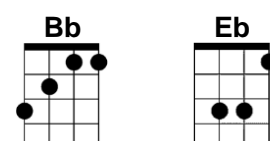

She says we've got to (C) hold (D) on, to what we've (Em) got
It (C) doesn't make a (D) difference if we make it or (Em) not
We (C) got each (D) other, and that's a (Em) lot, for (C) love
We'll (D) give it a shot!

Chorus:

(Em) Whoa(C)ah, we're (D) half way there
(G) Woah (C) oh, (D) livin' on a prayer
(Em) Take my (C) hand, we'll (D) make it I swear
(G) Whoah (C) oh, (D) livin' on a prayer

(Em) Tommy's got his four-string in hock
(Em) Now he's holding in, what he used to make it talk
So (C) tough, (D) mmm, it's (Em) tough
(Em) Gina dreams of running away
(Em) When she cries in the night
Tommy whispers, "Baby it's (C) okay, (D) some(Em)day"

She says we've got to (C) hold (D) on, to what we've (Em) got
It (C) doesn't make a (D) difference if we make it or (Em) not
We (C) got each (D) other, and that's a (Em) lot
For (C) love, we'll (D) give it a shot!

Repeat Chorus

Instrumental: [With Kazoo]

(Em) Whoa(C)ah, we're (D) half way there, (G) woah (C) oh, (D) livin' on a prayer

(Em) Take my (C) hand, we'll (D) make it I swear
(G) Whoah (C) oh, (D) livin' on a prayer

(Em) Oooohh, we gotta (C) hold (D) on ready or (Em) not
You (C) live for the fight when it's (D) all that you've got

(Gm) Whoa (Eb) ah, we're (F) half way there, (Bb) woah (Eb) oh, (F) livin' on a prayer

(Gm) Take my (Eb) hand, we'll (F) make it I swear
(Bb) whoah (Eb) oh, (F) livin' on a prayer, (Eb) livin' on a prayer (Eb)

Chords

Notes

/ = Single strum