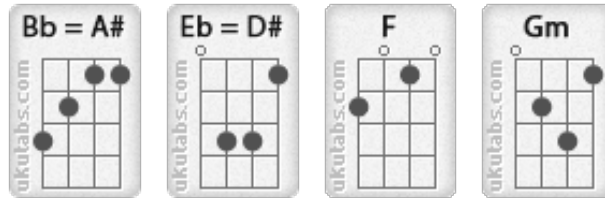

Title	Long Way Home
Artist	Tom Waits
Album	Orphans

Ab = G#
 Bb = A#
 Db = C#
 Eb = D#
 Gb = F#

Verse 1:

Bb
 Well I stumbled in the darkness
 Bb
 I'm lost and alone
 Bb
 Though I said I'd go before us
 Bb Gm
 And show the way back home
 Gm Eb Bb
 There a light up ahead
 Bb Eb
 I can't hold on very long
 Bb F Bb
 Forgive me pretty baby but I always take the long way home

Verse 2:

Bb
 Money's just something you throw
 Bb
 Off the back of a train
 Bb
 Got a head full of lightning
 Bb Gm
 a hat full of rain
 Gm Eb Bb
 And I know that I said
 Bb Eb
 I'd never do it again
 Bb F Bb
 And I love you pretty baby but I always take the long way home

Verse 3:

Bb
 I put food on the table
 Bb
 And roof overhead
 Bb
 But I'd trade it all tomorrow
 Bb Gm
 For the highway instead

Gm Eb F
Watch your back, keep your eyes shut tight
Bb Eb
Your love's the only thing I've ever known
Eb Bb F Bb
One thing for sure pretty baby I always take the long way home

Bridge:

F Bb Eb F
mmmmmm, mmmmm, mmmmm, mmmmm

Verse 4:

F Bb
You know I love you baby
Bb
More than the whole wide world
Bb
You are my woman
Bb Gm
I know you are my pearl
Gm Eb F
Let's go out past the party lights
Bb Eb
Where we can finally be alone
Eb Bb F Bb
Come with me...and we can take the long way home
Bb Eb Bb F Bb
Mm mm mmm, come with me, together we can take the long way home
Bb Eb Bb F Bb
Mm mm mmm, come with me, together we can take the long way home