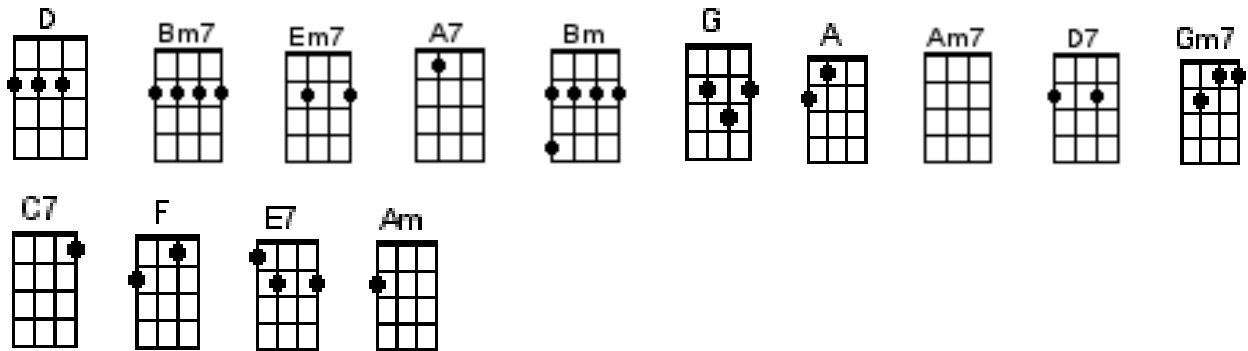

THE LOVE BOAT – Paul Williams and Charles Fox
Television Theme Song

[D] Love, ex-[Bm7]citing and new,
Come a-[Em7]board, we're ex-[A7]pecting you,
And [D] love, life's [Bm] sweetest reward,
Let it [G] float, it floats [Em7] back to you [A]

And [D] love, won't [Bm7] hurt anymore,
It's an [Em7] open smile, on a [A7] friendly shore,
It's [D] love...

[G] Welcome a-[A]board it's [D] love...

[G] Welcome a-[A]board it's [D] lo-[G]-o-[D]-ove [D]↓