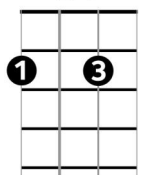

Love Is All Around – Reg Presley (Troggs, 1967), Wet Wet Wet (1994)

intro: **G Am C D G Am C D**

G Am C D G Am C D

I feel it in my fingers, I feel it in my toes

G Am C D G Am C D

The love that's all around me ... and so the feeling grows

G Am C D G Am C D

It's written on the wind, It's everywhere I go

G Am C D G Am C D D7 /

So if you really love me, come on and let it show

Chords

Am

C

D

D7

Dsus4

OR

Dsus4

G

C / Am / **Chorus**

- You know I love you, I always will,

C / G /

my mind's made up by the way that I feel

C / Am /

There's no beginning there'll be no end

Am / D / D7 /

'cause on my love you can de-pe-e-e-end

Instrumental: **G Am C Dsus4 – D G Am C D**

G Am C D G Am C D

I see your face before me ... as I lay on my bed

G Am C D G Am C D

I kinda get to thinking ... of all the things you said

G Am C D G Am C D

You gave your promise to me ... and I gave mine to you

G Am C D G Am C D D7 /

I need someone beside me ... in everything I do

Chorus + Dsus4 / D (/)

G Am C / G Am C Dsus4- D

Oooh it's written in the wind, oh everywhere I go .. oh yeah

G Am C D G Am

So, if you really love me, come on and let it show-ow

C D G Am

- Come on and let it (show) come on and let it (show)

C D G Am

- Come on and let it (show) come on and let it (show)

C D G Am

- Come on and let it (show) come on and let it (show)

C Dsus4-D G

- Come on and let it show