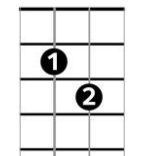

Dsus4

OR

Dsus4