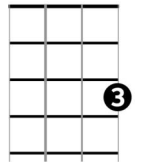

Love Is All Around – Reg Presley (Troggs, 1967), Wet Wet Wet (1994)

intro: **G Am C D G Am C D**

G Am C D G Am C D

I feel it in my fingers, I feel it in my toes

G Am C D G Am C D

The love that's all around me ... and so the feeling grows

G Am C D G Am C D

It's written on the wind, It's everywhere I go

G Am C D G Am C D D7 /

So if you really love me, come on and let it show

Chords

Am

C

D

Chorus + Dsus4 / D (/)

G Am C / G Am C Dsus4- D

Oooh it's written in the wind, oh everywhere I go .. oh yeah

G Am C D G Am

So, if you really love me, come on and let it show-ow

C D G Am

- Come on and let it (show) come on and let it (show)