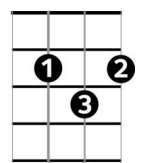

G Am C D G Am C D

It's written on the wind, It's everywhere I go

G Am C D G Am C D D7 /

So if you really love me, come on and let it show

Chords

Am

C

D

D7

Dsus4

OR

Dsus4

G

C / Am / **Chorus**

- You know I love you, I always will,

C / G /

my mind's made up by the way that I feel

C / Am /

There's no beginning there'll be no end

Am / D / D7 /

'cause on my love you can de-pe-e-e-end

Instrumental: **G Am C Dsus4 – D G Am C D**

G Am C D G Am C D

I see your face before me ... as I lay on my bed

Chorus + Dsus4 / D (/)

G Am C / G Am C Dsus4- D

Oooh it's written in the wind, oh everywhere I go .. oh yeah

G Am C D G Am

So, if you really love me, come on and let it show-ow

C D G Am

- Come on and let it (show) come on and let it (show)