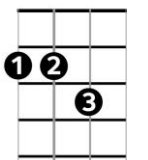

G Am C D G Am C D

It's written on the wind, It's everywhere I go

G Am C D G Am C D D7 /

So if you really love me, come on and let it show

Chords

Am

C

D

D7

Dsus4

OR

Dsus4

G

C / Am / **Chorus**

- You know I love you, I always will,

C / G /

my mind's made up by the way that I feel

C / Am /

There's no beginning there'll be no end

Am / D / D7 /

'cause on my love you can de-pe-e-e-end

Instrumental: **G Am C Dsus4 – D G Am C D**

G Am C D G Am C D

I see your face before me ... as I lay on my bed

Chorus + Dsus4 / D (/)

G Am C / G Am C Dsus4- D

Oooh it's written in the wind, oh everywhere I go .. oh yeah

G Am C D G Am

So, if you really love me, come on and let it show-ow

C D G Am

- Come on and let it (show) come on and let it (show)