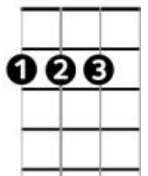

Love Is All Around – Reg Presley (Troggs, 1967), Wet Wet Wet (1994)

intro: **G Am C D G Am C D**

G Am C D G Am C D

I feel it in my fingers, I feel it in my toes

G Am C D G Am C D

The love that's all around me ... and so the feeling grows

G Am C D G Am C D

It's written on the wind, It's everywhere I go

G Am C D G Am C D D7 /

So if you really love me, come on and let it show

Chords

Am

C

D

Chorus + Dsus4 / D (/)

G Am C / G Am C Dsus4- D

Oooh it's written in the wind, oh everywhere I go .. oh yeah

G Am C D G Am

So, if you really love me, come on and let it show-ow

C D G Am

- Come on and let it (show) come on and let it (show)