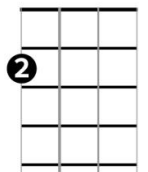

Love Is All Around – Reg Presley (Troggs, 1967), Wet Wet Wet (1994)

intro: **G Am C D G Am C D**

G Am C D G Am C D

I feel it in my fingers, I feel it in my toes

G Am C D G Am C D

The love that's all around me ... and so the feeling grows

G Am C D G Am C D

It's written on the wind, It's everywhere I go

G Am C D G Am C D D7 /

So if you really love me, come on and let it show

Chords

Am

C

D

Chorus + Dsus4 / D (/)

G Am C / G Am C Dsus4- D

Oooh it's written in the wind, oh everywhere I go .. oh yeah

G Am C D G Am

So, if you really love me, come on and let it show-ow

C D G Am

- Come on and let it (show) come on and let it (show)