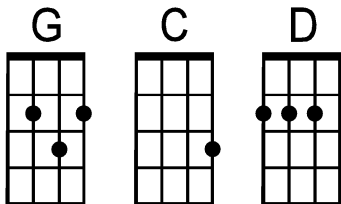

Love Me Do

by John Lennon and Paul McCartney (1962)

suggested strum: D . D U D U D U

Intro: G . . . | C . . . | G . . . | C . . . | G . . . | C . . . | G . . . | |

G . . . | C . . . | G . . . | C . . .
 Love— love me do you know— I love you

. | G . . . | C . . . | | C \ ---
 I'll all—ways be true So ple—e—e—ease—

--- --- | G . . . | C . . . | G . . . | C . . . |
 Love me do—o— whoa-oh— love me do—

G . . . | C . . . | G . . . | C . . .
 Love— love me do you know— I love you

. | G . . . | C . . . | | C \ ---
 I'll all—ways be true So ple—e—e—ease—

--- --- | G . . . | C . . . | G . . . | C . . . |
 Love me do—o— whoa-oh— love me do—

Bridge: D . . . | | C . . . | G . . . |
 Some— one to love— some— bo—dy new

--- --- | G . . . | C . . . | G . . . | C . . . |
 Love me do—o— whoa-oh— love me do—

Inst. Bridge: D . . . | | C . . . | G . . . |
 D . . . | | C . . . | G . . . | | | G \ --- |

G . . . | C . . . | G . . . | C . . .
 Love— love me do you know— I love you