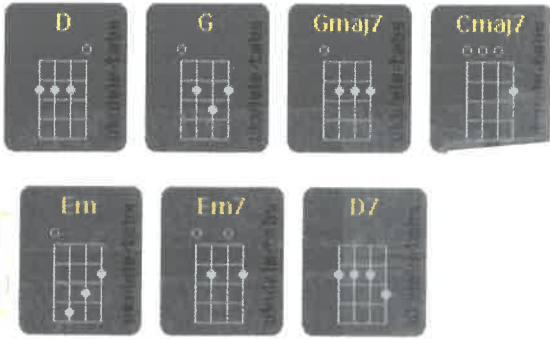

# LOVE ME LIKE YOU DO

UKE TAB BY ELLIE GOULDING

Love me like you do (Fifty Shades of Grey) - Ukulele

Strumming pattern: | D D D U | D D D U |

Capo 1

NOTE for Ukulele players:

- if prefer, you can also play C for Em7
- if Bm7 is too hard for you, Em will work too

G Gmaj7  
You're the light, you're the night  
Cmaj7 D  
You're the color of my blood  
G Gmaj7  
You're the cure, you're the pain  
Cmaj7 D Em  
You're the only thing I wanna touch  
Em D Cmaj7 D  
Never knew that it could mean so much, so much

G Gmaj7  
You're the feel, I don't care  
Cmaj7 D  
Cause I've never been so high  
G Gmaj7  
Follow me to the dark  
Cmaj7 D Em  
Let me take you past our satellites  
Em D Cmaj7 D  
You can see the world you brought to life, to life

G Gmaj7  
Fading in, fading out  
Cmaj7 D  
On the edge of paradise  
G Gmaj7  
Every inch of your skin

Cmaj7 D Em  
is a holy grail I've got to find  
Em D Cmaj7 D  
Only you can set my heart on fire, on fire