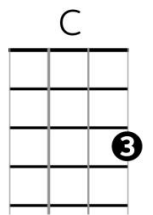

Mama Don't Allow – Traditional (1907 ?)

Intro: G D7 G /

G / / /
Mama don't allow no ukulele playin' 'round here {*'Oh .. no she don't'*}
G / D7 /
Mama don't allow no ukulele playin' 'round here {*'Oh .. no she don't'*}
G{*pause*} G7{*pause*} C{*pause*} C#dim{*pause*}
We don't care what Mama don't allow, gonna play our ukuleles any old how
G D7 G /
Mama don't allow no ukulele playin' 'round here

Chords

Ukes: madly thrash the verse chords

G / / /
Mama don't allow no banjo playin' 'round here {*'Oh .. no she don't'*}
G / D7 /
Mama don't allow no banjo playin' 'round here {*'Oh .. no she don't'*}
G{*pause*} G7{*pause*} C{*pause*} C#dim{*pause*}
We don't care what Mama don't allow, gonna play our banjos any old how
G D7 G /
Mama don't allow no banjo playin' 'round here

Banjoleles: madly thrash the verse chords

G / / /
Mama don't allow no kazoo playin' 'round here {*'Oh .. no she don't'*}
G / D7 /
Mama don't allow no kazoo playin' 'round here {*'Oh .. no she don't'*}
G{*pause*} G7{*pause*} C{*pause*} C#dim{*pause*}
We don't care what Mama don't allow, gonna play our kazoos any old how
G D7 G /
Mama don't allow no kazoo playin' 'round here