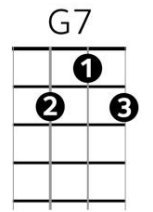

Mama Don't Allow – Traditional (1907 ?)

Intro: G D7 G /

G / / /
Mama don't allow no ukulele playin' 'round here {*'Oh .. no she don't'*}
G / D7 /
Mama don't allow no ukulele playin' 'round here {*'Oh .. no she don't'*}
G{*pause*} G7{*pause*} C{*pause*} C#dim{*pause*}
We don't care what Mama don't allow, gonna play our ukuleles any old how
G D7 G /
Mama don't allow no ukulele playin' 'round here

Chords

Ukes: madly thrash the verse chords

G / / /
Mama don't allow no banjo playin' 'round here {*'Oh .. no she don't'*}
G / D7 /
Mama don't allow no banjo playin' 'round here {*'Oh .. no she don't'*}
G{*pause*} G7{*pause*} C{*pause*} C#dim{*pause*}
We don't care what Mama don't allow, gonna play our banjos any old how
G D7 G /
Mama don't allow no banjo playin' 'round here

Banjoleles: madly thrash the verse chords

G / / /
Mama don't allow no kazoo playin' 'round here {*'Oh .. no she don't'*}
G / D7 /
Mama don't allow no kazoo playin' 'round here {*'Oh .. no she don't'*}
G{*pause*} G7{*pause*} C{*pause*} C#dim{*pause*}
We don't care what Mama don't allow, gonna play our kazoos any old how
G D7 G /
Mama don't allow no kazoo playin' 'round here

Kazoos: madly thrash the verse chords

Repeat with anything to hand! e.g.

Mama don't allow no **Bass** playin' 'round here {*'Oh .. no she don't'*}

Mama don't allow **Harmonica** playin' 'round here {*'Oh .. no she don't'*}