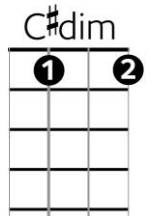

Mama Don't Allow – Traditional (1907 ?)

Intro: G D7 G /

G / / /
Mama don't allow no ukulele playin' 'round here {*'Oh .. no she don't'*}
G / D7 /
Mama don't allow no ukulele playin' 'round here {*'Oh .. no she don't'*}
G{*pause*} G7{*pause*} C{*pause*} C#dim{*pause*}
We don't care what Mama don't allow, gonna play our ukuleles any old how
G D7 G /
Mama don't allow no ukulele playin' 'round here

Chords

Ukes: madly thrash the verse chords

G / / /
Mama don't allow no banjo playin' 'round here {*'Oh .. no she don't'*}
G / D7 /
Mama don't allow no banjo playin' 'round here {*'Oh .. no she don't'*}
G{*pause*} G7{*pause*} C{*pause*} C#dim{*pause*}
We don't care what Mama don't allow, gonna play our banjos any old how
G D7 G /
Mama don't allow no banjo playin' 'round here

Banjoleles: madly thrash the verse chords

G / / /
Mama don't allow no kazoo playin' 'round here {*'Oh .. no she don't'*}
G / D7 /
Mama don't allow no kazoo playin' 'round here {*'Oh .. no she don't'*}
G{*pause*} G7{*pause*} C{*pause*} C#dim{*pause*}
We don't care what Mama don't allow, gonna play our kazoos any old how
G D7 G /
Mama don't allow no kazoo playin' 'round here