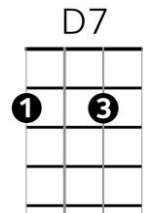

Mama Don't Allow – Traditional (1907 ?)

Intro: G D7 G /

G / / /
Mama don't allow no ukulele playin' 'round here {*'Oh .. no she don't'*}
G / D7 /
Mama don't allow no ukulele playin' 'round here {*'Oh .. no she don't'*}
G{*pause*} G7{*pause*} C{*pause*} C#dim{*pause*}
We don't care what Mama don't allow, gonna play our ukuleles any old how
G D7 G /
Mama don't allow no ukulele playin' 'round here

Chords

Ukes: madly thrash the verse chords

G / / /
Mama don't allow no banjo playin' 'round here {*'Oh .. no she don't'*}
G / D7 /
Mama don't allow no banjo playin' 'round here {*'Oh .. no she don't'*}
G{*pause*} G7{*pause*} C{*pause*} C#dim{*pause*}
We don't care what Mama don't allow, gonna play our banjos any old how
G D7 G /
Mama don't allow no banjo playin' 'round here

Banjoleles: madly thrash the verse chords

G / / /
Mama don't allow no kazoo playin' 'round here {*'Oh .. no she don't'*}
G / D7 /
Mama don't allow no kazoo playin' 'round here {*'Oh .. no she don't'*}
G{*pause*} G7{*pause*} C{*pause*} C#dim{*pause*}
We don't care what Mama don't allow, gonna play our kazoos any old how
G D7 G /
Mama don't allow no kazoo playin' 'round here