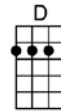

And when I awoke I was alone, this bird had flown