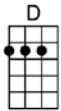

And when I awoke I was alone, this bird had flown