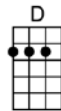

So I lit the fire, isn't it good, Norwegian wood?