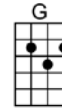

# NORWEGIAN WOOD-Beatles

6/8 123456

**Intro:** |  | |  |  |  | (X2)

I once had a girl, or should I say, she once had me

She showed me her room, isn't it good, Norwegian wood?

She asked me to stay and she told me to sit any-where

So I looked around and I noticed there wasn't a chair

I sat on the rug, biding my time, drinking her wine

We talked until two and then she said, "It's time for bed"

**Instrumental:** |  | |  |  |  |

**p.2. Norwegian Wood**