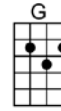

# NORWEGIAN WOOD-Beatles

6/8 123456

**Intro:** |  | |  |  |  | (X2)

I once had a girl, or should I say, she once had me

She showed me her room, isn't it good, Norwegian wood?

She asked me to stay and she told me to sit any-where

So I looked around and I noticed there wasn't a chair

I sat on the rug, biding my time, drinking her wine

We talked until two and then she said, "It's time for bed"

**Instrumental:** |  | |  |  |  |

**p.2. Norwegian Wood**