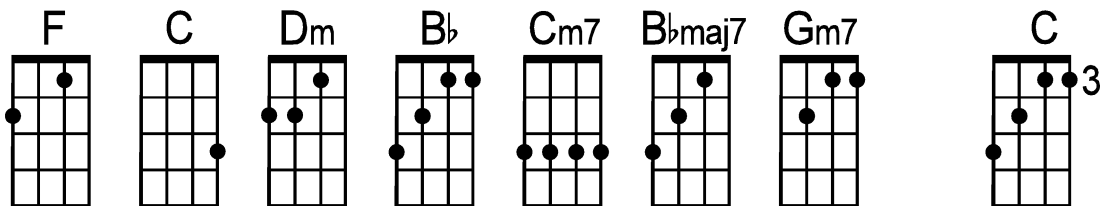

# One Fine Day (Key of F)

by Carole King (1963)

\* optional 2<sup>nd</sup> pos.

**Intro:** F . . . | Dm . . . | Bb . . . | C . . . |

F . . . | . . . | C . . . | . . . |  
One fine day— ay— you'll look at me-e-e—

Dm . . . | . . . | Bb . . . | . . . |  
And you will know our love was meant to be-e-e—

F . . . | Dm . . . | Bb . . . | C . . . | F . . . |  
One fine da— ay— you're gon-na want me for your girl—

Dm . . . | Bb . . . | C . . . |

F . . . | . . . | C . . . | . . . |  
The arms I long— for— will o-pen wi—i—ide—

Dm . . . | . . . | Bb . . . | . . . |  
And you'll be proud to have me right by your si—i—ide—

F . . . | Dm . . . | Bb . . . | C . . . | F . . . |  
One fine da— ay— you're gon-na want me for your girl—

Bb . . . | F . . . | . . . |

**Chorus:** Cm7 . . . | F . . . | Cm7 . . . | F . . . |  
 Though I know, you're the kind of boy-oy---  
 Bb . . . | BbMaj7 . . . | Gm7 . . . | Bb . . . |  
 Who on---ly wants to run a---round-----  
 Dm . . . | G . . . | Dm . . . | G . . . |  
 I'll keep wait---ing and some-day dar---ling---  
 C\ --- --- --- | Bb\ --- --- --- | Gm7 . . . | Bb\ --- \*C2\ --- |  
 You'll--- come to me--- when you want to set-tle dow---own---