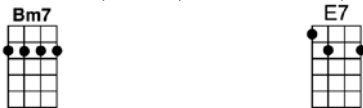

SING B

ORANGE COLORED SKY

4/4 1...2...123

I was walkin' a-long, mindin' my business, when, out of an orange colored sky,

Flash, bam, alaca-zam, wonderful you came by.

I was hummin' a tune, drinkin' in sunshine, when, out of that orange colored view,

Wham, bam, alaca-zam, I got a look at you.

One look and I yelled "timber, watch out for flyin' glass"

Cause the ceiling fell in and the bottom fell out

I went into a spin and I started to shout, "I've been hit, this is it, this is it!"

I was walkin' a-long, mindin' my business, when love came and hit me in the eye

Flash, bam, alaca-zam, out of an orange colored sky.

Flash, bam, alaca-zam, out of an orange colored, purple striped,

Pretty, green polka dot sky.....

G Abdim Am7 Bbdim G E7
I was hummin' a tune, drinkin' in sunshine, when, out of that orange colored view,

C C#dim G E7 Am7 D7 G Dm7 G7
Wham, bam, alaca-zam, I got a look at you.

C F#7 B7 Em
One look and I yelled "timber, watch out for flyin' glass"