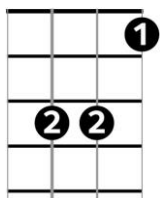

Peggy Sue (V1.5) – Buddy Holly (1957)

Intro: G C G D7 (4 beats each)

Chords

=====
G C G - C - G - G7 -

If you knew Peggy Sue then you'd know why I feel blue

C / G - C - G

Without Peggy, my Peggy Su - u - ue.

D7 C - C7 - G - C - G - D7 -

Oh well I love you gal, yes I love you Peggy Sue

C7

=====
G / Eb G
 Peggy Sue, Peggy Sue, pretty, pretty, pretty, pretty Peggy Sue

C / G - C - G

Oh Peggy, my Peggy Su - u - ue

D7 C - C7 - G - C - G - D7 -

Oh well I love you gal, yes I love you Peggy Sue

D7

=====
G C G - C - G - G7 -

I love you Peggy Sue with a love so rare and true

C / G - C - G

Oh Peggy, my Peggy Su - u - ue

D7 C - C7 - G - C - G - D7 -

Oh well I love you gal, yes I love you Peggy Sue

Eb

Instrumental verse

=====
G C G - C - G - G7 -

C / G - C - G

D7 C - C7 - G - C - G - D7 -

=====
G C G - C - G - G7 -

Peggy Sue, Peggy Sue, Oh how my heart yearns for you

C / G - C - G