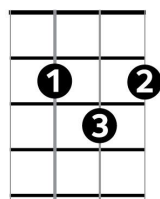

Peggy Sue (V1.5) – Buddy Holly (1957)

Intro: G C G D7 (4 beats each)

Chords

=====
G C G - C - G - G7 -

If you knew Peggy Sue then you'd know why I feel blue

C / G - C - G

Without Peggy, my Peggy Su - u - ue.

D7 C - C7 - G - C - G - D7 -

Oh well I love you gal, yes I love you Peggy Sue

C7

=====
G / Eb G
 Peggy Sue, Peggy Sue, pretty, pretty, pretty, pretty Peggy Sue

C / G - C - G

Oh Peggy, my Peggy Su - u - ue

D7 C - C7 - G - C - G - D7 -

Eb

Instrumental verse

=====
G C G - C - G - G7 -

C / G - C - G

D7 C - C7 - G - C - G - D7 -

=====
G C G - C - G - G7 -

Peggy Sue, Peggy Sue, Oh how my heart yearns for you

C / G - C - G

Oh Peggy, my Peggy Su - u - ue

D7 C - C7 - G - C - G

Oh well I love you gal, yes I love you Peggy Sue

D7 C - C7 - G - C - G-D7-G

Oh well I love you gal, yes I want you Peggy Sue

G

G7