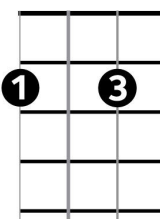

Peggy Sue (V1.5) – Buddy Holly (1957)

Intro: G C G D7 (4 beats each)

Chords

=====
G C G - C - G - G7 -

If you knew Peggy Sue then you'd know why I feel blue

C / G - C - G

Without Peggy, my Peggy Su - u - ue.

D7 C - C7 - G - C - G - D7 -

Oh well I love you gal, yes I love you Peggy Sue

C7

=====
G / Eb G
 Peggy Sue, Peggy Sue, pretty, pretty, pretty, pretty Peggy Sue

C / G - C - G

Oh Peggy, my Peggy Su - u - ue

D7 C - C7 - G - C - G - D7 -

Oh well I love you gal, yes I love you Peggy Sue

D7

=====
G C G - C - G - G7 -

I love you Peggy Sue with a love so rare and true

C / G - C - G

Oh Peggy, my Peggy Su - u - ue

D7 C - C7 - G - C - G - D7 -

Oh well I love you gal, yes I love you Peggy Sue

Eb

Instrumental verse

=====
G C G - C - G - G7 -

C / G - C - G

D7 C - C7 - G - C - G - D7 -

=====
G C G - C - G - G7 -

Peggy Sue, Peggy Sue, Oh how my heart yearns for you

C / G - C - G