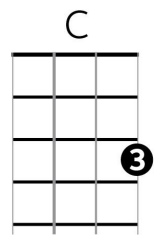

Peggy Sue (V1.5) – Buddy Holly (1957)

Intro: G C G D7 (4 beats each)

Chords

=====
G C G - C - G - G7 -

If you knew Peggy Sue then you'd know why I feel blue

C / G - C - G

Without Peggy, my Peggy Su - u - ue.

D7 C - C7 - G - C - G - D7 -

Oh well I love you gal, yes I love you Peggy Sue

C7

=====
G / Eb G
 Peggy Sue, Peggy Sue, pretty, pretty, pretty, pretty Peggy Sue

C / G - C - G

Oh Peggy, my Peggy Su - u - ue

D7 C - C7 - G - C - G - D7 -

Oh well I love you gal, yes I love you Peggy Sue

D7

=====
G C G - C - G - G7 -

I love you Peggy Sue with a love so rare and true

C / G - C - G

Oh Peggy, my Peggy Su - u - ue

D7 C - C7 - G - C - G - D7 -

Oh well I love you gal, yes I love you Peggy Sue

Eb

Instrumental verse

=====
G C G - C - G - G7 -

C / G - C - G

D7 C - C7 - G - C - G - D7 -

=====
G C G - C - G - G7 -

Peggy Sue, Peggy Sue, Oh how my heart yearns for you

C / G - C - G