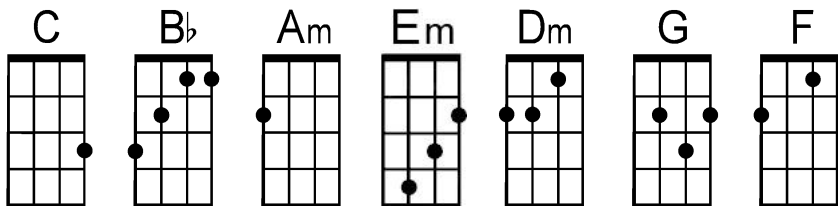

Poison Ivy

By Jerry Leiber & Mike Stoller (1959)

1 2 & 3 & 4 & | 1 2 & 3 & 4 | 1 2 3 & 4 & | 1 2 & 3 & 4

Intro: C . . . | C\ C\ B \flat \ B \flat C\ | C . . . | C\ C\ B \flat \ B \flat C\

& Riff a-----0-----0-----0-----0-----0-----0-----

e-----0-3-----3-----0-3-----3-----0-3-----3-----

c-0-----2-----0-----2-----0-----0-----2-----0-----2-----0-----

Low g-----3-----3-----3-----3-----

d d u u d

| C . . . | C\ C\ B \flat \ B \flat C\ | C . . . | C\ C\ B \flat \ B \flat C\

She comes on like a ro---se but ev'ry-body kno-ows

| C . . . | C\ C\ B \flat \ B \flat C\ | C\--- *Tacit*----- | ---- *C/W/M (*Bend low C note)

She'll get you in du--utch You can look but you better not touch

(Aaaaaaaaaaaaaaaaaaaaaaaaaaaaaa Aaaaaaaaaaaaaaaaaaaaaaaaaaaaaa Aaaaaaaaaaaaaa Aaaaaaaa)

| C . . . | C\ C\ B \flat \ B \flat C\ | C . . . | C\ C\ B \flat \ B \flat C\

She's pretty as a daisy-y but look out man, she's crazy-y