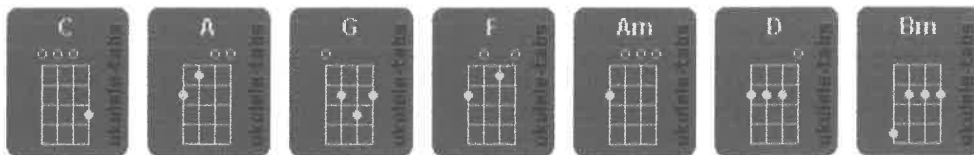

PROUD MARY

UKE TAB BY CREEDENCE CLEARWATER REVIVAL

Intro:

C A C A C A G F Am F D

D
Left a good job in the city, workin for the man every night and day
and I never lost one minute of sleepin', worryin' 'bout the way things might
have been. **A** Big wheel a-keep on turnin' **Bm** Proud Mary keep on burnin',
D
Roll - in', rollin', rollin' on the river. (fill 1)

repeat intro:

2nd verse:

D
Cleaned a lot of plates in Memphis, pumped a lot of pain down in New
Orleans, **A** But I never saw the good side of the city, till I hitched a ride
on a river boat queen. **Bm** Big wheel a-keep on turnin, Proud Mary keep on
D
burnin, roll - in, rollin, rollin on the river. (fill 1)

repeat intro:

3rd verse:

D
if you come down to the river, bet you're gonna find some people who live,
you don't have to worry, cause you have no money, people on the river are
A happy to give. **Bm** Big wheel keep on turnin, Proud Mary keep on burnin,
D
roll - in, rollin, rollin on the river. (fill 1) repeat and fade