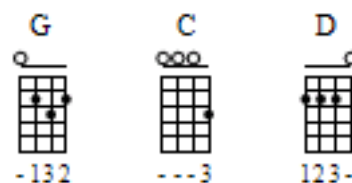

# Rise

Eddie Vedder

① = A ③ = C  
② = E ④ = G

INTRO: G

## VERSE 1

G C  
Such is the way of the world, you can never know  
G C  
Just where to put all your faith and how will it grow  
D G C  
Gonna rise up, bringing back holes and dark memories  
D G C  
Gonna rise up, turning mistakes into gold

## VERSE 2

G C  
Such is the passage of time, too fast to fold  
G C  
And suddenly swallowed by signs, low and behold  
D G C  
Gonna rise up, find my direction magnetically  
D G C  
Gonna rise up, throw down my haste in the road