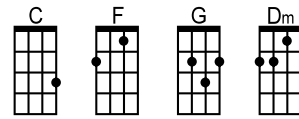

Rock Me Gently (Andy Kim)

INTRO: C F (x 4)

C F
Ain't it good, ain't it right
C F
that you are with me here tonight,
C F C
the music playing our bodies swaying in time
F
(in time, in time, in time).
C F
Touching you so warm and tender,
C F
Lord, I feel such a sweet surrender,
C F C F
beautiful is the dream that makes you mine.

CHORUS

C F C F
Rock me gently, Rock my slowly, Take it easy, don't you know
C F C F G
that I have never been loved like this before, baby baby!
C F C F
Rock me gently, rock my slowly, take it easy, don't you know
C F C F
that I have never been loved like this before.

C F
Oh my darling, oh my baby,
C F
you got the moves that drive me crazy,
C F C
and on you face I see a trace of love
F
(of love, of love, of love).
C F
Come hold me close, don't let me go,
C F
I need you, honey, I love you so,
C F C F
you were made for me by the stars above.

CHORUS + C F (x 2)

BRIDGE

C F C F
Rock me gently, rock my slowly, take it easy, don't you know
C F C
that I have never been loved like this before.
F G F G
Ain't it good, ain't it right,
F G F Dm
that you are with me here tonight