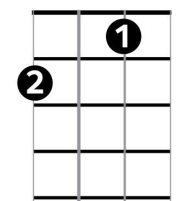

Show Me The Way to Go Home – Irving King

C *C7* **F** **C**
Show me the way to go home, I'm tired and I want to go to bed

C *Am*
I had a little drink about an hour ago

G *G7*
and it's gone right to my head

C *C7* **F** **C**
Where ever I may roam, On land or sea or foam ...

C *Am*
You will always hear me singing this song ...

G7 **C**
Show me the way to go home

=====

C *C7* **F** **C**
Indicate the way to my abode, I'm fatigued and I want to retire

C *Am*
I had a spot of beverage sixty minutes ago,

G *G7*
And it went right to my cerebellum

C *C7*
Wherever I may perambulate

F **C**
On land, or sea or atmospheric vapour

C *Am*
You can always hear me crooning this melody ...

G7 **C**
Indicate the way to my abode

=====

C *C7* **F** **C**
Lead me to my bed, I'm knackered and I want to get some kip

C *Am*
I had a bit of booze about an hour ago

G *G7*
and it went right to my head

C *C7* **F** **C**
Wherever I may stroll .. to the pub, or to the dole

C *Am*
You will always hear me making this plea ...

G7 **C**
Lead me to my bed

Chords

Am

C

C7

F

G

G7