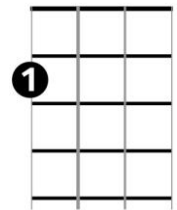

Show Me The Way to Go Home – Irving King

C *C7* **F** **C**
Show me the way to go home, I'm tired and I want to go to bed

C *Am*
I had a little drink about an hour ago

G *G7*
and it's gone right to my head

C *C7* **F** **C**
Where ever I may roam, On land or sea or foam ...

C *Am*
You will always hear me singing this song ...

G7 **C**
Show me the way to go home

=====

C *C7* **F** **C**
Indicate the way to my abode, I'm fatigued and I want to retire

C *Am*
I had a spot of beverage sixty minutes ago,

G *G7*
And it went right to my cerebellum

C *C7*
Wherever I may perambulate

F **C**
On land, or sea or atmospheric vapour

C *Am*
You can always hear me crooning this melody ...

G7 **C**
Indicate the way to my abode

=====

C *C7* **F** **C**
Lead me to my bed, I'm knackered and I want to get some kip

C *Am*
I had a bit of booze about an hour ago

G *G7*
and it went right to my head

C *C7* **F** **C**
Wherever I may stroll .. to the pub, or to the dole

C *Am*
You will always hear me making this plea ...

G7 **C**
Lead me to my bed

Chords

Am