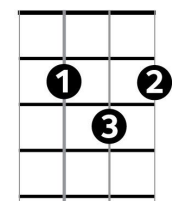

Show Me The Way to Go Home – Irving King

C *C7* **F** **C**
Show me the way to go home, I'm tired and I want to go to bed

C *Am*
I had a little drink about an hour ago

G *G7*
and it's gone right to my head

C *C7* **F** **C**
Where ever I may roam, On land or sea or foam ...

C *Am*
You will always hear me singing this song ...

G7 **C**
Show me the way to go home

=====

C *C7* **F** **C**
Indicate the way to my abode, I'm fatigued and I want to retire

C *Am*
I had a spot of beverage sixty minutes ago,

G *G7*
And it went right to my cerebellum

C *C7*
Wherever I may perambulate

F **C**
On land, or sea or atmospheric vapour

C *Am*
You can always hear me crooning this melody ...

G7 **C**
Indicate the way to my abode

=====

C *C7* **F** **C**
Lead me to my bed, I'm knackered and I want to get some kip

C *Am*
I had a bit of booze about an hour ago

G *G7*
and it went right to my head

C *C7* **F** **C**
Wherever I may stroll .. to the pub, or to the dole

C *Am*
You will always hear me making this plea ...

G7 **C**
Lead me to my bed

Chords

Am

C

C7

F

G

G7