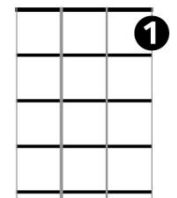

Show Me The Way to Go Home – Irving King

C *C7* **F** **C**
Show me the way to go home, I'm tired and I want to go to bed

C *Am*
I had a little drink about an hour ago

G *G7*
and it's gone right to my head

C *C7* **F** **C**
Where ever I may roam, On land or sea or foam ...

C *Am*
You will always hear me singing this song ...

G7 **C**
Show me the way to go home

=====

C *C7* **F** **C**
Indicate the way to my abode, I'm fatigued and I want to retire

C *Am*
I had a spot of beverage sixty minutes ago,

G *G7*
And it went right to my cerebellum

C *C7*
Wherever I may perambulate

F **C**
On land, or sea or atmospheric vapour

C *Am*
You can always hear me crooning this melody ...

G7 **C**
Indicate the way to my abode

=====

C *C7* **F** **C**
Lead me to my bed, I'm knackered and I want to get some kip

C *Am*
I had a bit of booze about an hour ago

G *G7*
and it went right to my head

C *C7* **F** **C**
Wherever I may stroll .. to the pub, or to the dole

C *Am*
You will always hear me making this plea ...

G7 **C**
Lead me to my bed

Chords

Am

C

C7

F

G

G7