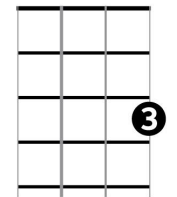

Show Me The Way to Go Home – Irving King

C *C7* **F** **C**
Show me the way to go home, I'm tired and I want to go to bed

C *Am*
I had a little drink about an hour ago

G *G7*
and it's gone right to my head

C *C7* **F** **C**
Where ever I may roam, On land or sea or foam ...

C *Am*
You will always hear me singing this song ...

G7 **C**
Show me the way to go home

=====

C *C7* **F** **C**
Indicate the way to my abode, I'm fatigued and I want to retire

C *Am*
I had a spot of beverage sixty minutes ago,

G *G7*
And it went right to my cerebellum

C *C7*
Wherever I may perambulate

F **C**
On land, or sea or atmospheric vapour

C *Am*
You can always hear me crooning this melody ...

G7 **C**
Indicate the way to my abode

=====

C *C7* **F** **C**
Lead me to my bed, I'm knackered and I want to get some kip

C *Am*
I had a bit of booze about an hour ago

G *G7*
and it went right to my head

C *C7* **F** **C**
Wherever I may stroll .. to the pub, or to the dole

C *Am*
You will always hear me making this plea ...

G7 **C**
Lead me to my bed

Chords

Am

C

C7

F

G

G7