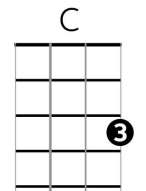

Spirit In The Sky – Norman Greenbaum (1969)

Intro: A /// A / D C (x 8)

A A A D
 When I die and they lay me to rest, gonna go to the place that's the best
 D A E7 A
 When they lay me down to die, going up to the spirit in the sky
 A A
 Goin' up to the spirit in the sky ('spirit in the sky'),
 A A / D /
 That's where I'm gonna go when I die ('when I die'),
 D A
 When I die and they lay me to rest,
 E7 (A /// A / D C) x4
 I'm gonna go to the place that's the best

A A A D
 Prepare yourself, you know it's a must, gotta have a friend in Jesus
 D A
 So you know that when you die,
 E7 E7 / A /
 He's gonna recommend you to the spirit in the sky ('spirit in the sky')
 A A
 Gonna recommend you to the spirit in the sky,
 A A / D /
 That's where you're gonna-go when you die ('when you die'),
 D A
 When you die and they lay you to rest,
 E7 (A /// A / D C) x4
 You're gonna go to the place that's the best

Solo: A /// G /// A /// C /// A /// G /// A /// C /// (A /// A / D C) x4

A A A D
 I've never been a sinner; I've never sinned, I've got a friend in Jesus
 D A
 So you know that ... when I die,
 E7 E7 / A /
 He's gonna set me up with the spirit in the sky
 A A
 Gonna set me up with the spirit in the sky ('spirit in the sky')
 A D
 That's where I'm gonna go when I die ('when I die'),
 D A E7 A
 When I die and they lay me to rest, I'm gonna go to the place that's the best...
 E7 A
 Go to the place that's the best...

Outro: A /// A / D C (x 4) and end on A

Chords

Alternative for D to C at end of verse