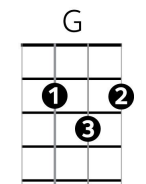

Spirit In The Sky – Norman Greenbaum (1969)

Intro: A /// A / D C (x 8)

A A A D
 When I die and they lay me to rest, gonna go to the place that's the best
 D A E7 A
 When they lay me down to die, going up to the spirit in the sky
 A A
 Goin' up to the spirit in the sky ('spirit in the sky'),
 A A / D /
 That's where I'm gonna go when I die ('when I die'),
 D A
 When I die and they lay me to rest,
 E7 (A /// A / D C) x4
 I'm gonna go to the place that's the best

A A A D
 Prepare yourself, you know it's a must, gotta have a friend in Jesus
 D A
 So you know that when you die,
 E7 E7 / A /
 He's gonna recommend you to the spirit in the sky ('spirit in the sky')
 A A
 Gonna recommend you to the spirit in the sky,
 A A / D /
 That's where you're gonna-go when you die ('when you die'),
 D A
 When you die and they lay you to rest,
 E7 (A /// A / D C) x4
 You're gonna go to the place that's the best

Solo: A /// G /// A /// C /// A /// G /// A /// C /// (A /// A / D C) x4

A A A D
 I've never been a sinner; I've never sinned, I've got a friend in Jesus
 D A
 So you know that ... when I die,
 E7 E7 / A /
 He's gonna set me up with the spirit in the sky
 A A
 Gonna set me up with the spirit in the sky ('spirit in the sky')
 A D
 That's where I'm gonna go when I die ('when I die'),
 D A E7 A
 When I die and they lay me to rest, I'm gonna go to the place that's the best...
 E7 A
 Go to the place that's the best...

Outro: A /// A / D C (x 4) and end on A

Chords

Alternative for D to C at end of verse