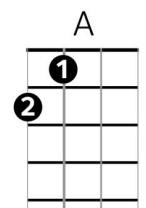

Spirit In The Sky – Norman Greenbaum (1969)

Intro: A /// A / D C (x 8)

A A A D
When I die and they lay me to rest, gonna go to the place that's the best
D A E7 A
When they lay me down to die, going up to the spirit in the sky
A A
Goin' up to the spirit in the sky ('spirit in the sky'),
A A / D /
That's where I'm gonna go when I die ('when I die'),
D A
When I die and they lay me to rest,
E7 (A /// A / D C) x4
I'm gonna go to the place that's the best

A A A D
Prepare yourself, you know it's a must, gotta have a friend in Jesus
D A
So you know that when you die,
E7 E7 / A /
He's gonna recommend you to the spirit in the sky ('spirit in the sky')
A A
Gonna recommend you to the spirit in the sky,
A A / D /
That's where you're gonna-go when you die ('when you die'),
D A
When you die and they lay you to rest,
E7 (A /// A / D C) x4
You're gonna go to the place that's the best

Solo: A /// G /// A /// C /// A /// G /// A /// C /// (A /// A / D C) x4

A A A D
I've never been a sinner; I've never sinned, I've got a friend in Jesus
D A
So you know that ... when I die,
E7 E7 / A /
He's gonna set me up with the spirit in the sky
A A
Gonna set me up with the spirit in the sky ('spirit in the sky')
A D
That's where I'm gonna go when I die ('when I die'),
D A E7 A
When I die and they lay me to rest, I'm gonna go to the place that's the best...
E7 A
Go to the place that's the best...

Outro: A /// A / D C (x 4) and end on A

Chords