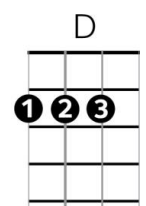

Spirit In The Sky – Norman Greenbaum (1969)

Intro: A /// A / D C (x 8)

A A A D
 When I die and they lay me to rest, gonna go to the place that's the best
 D A E7 A
 When they lay me down to die, going up to the spirit in the sky
 A A
 Goin' up to the spirit in the sky ('spirit in the sky'),
 A A / D /
 That's where I'm gonna go when I die ('when I die'),
 D A
 When I die and they lay me to rest,
 E7 (A /// A / D C) x4
 I'm gonna go to the place that's the best

A A A D
 Prepare yourself, you know it's a must, gotta have a friend in Jesus
 D A
 So you know that when you die,
 E7 E7 / A /
 He's gonna recommend you to the spirit in the sky ('spirit in the sky')
 A A
 Gonna recommend you to the spirit in the sky,
 A A / D /
 That's where you're gonna-go when you die ('when you die'),
 D A
 When you die and they lay you to rest,
 E7 (A /// A / D C) x4
 You're gonna go to the place that's the best

Solo: A /// G /// A /// C /// A /// G /// A /// C /// (A /// A / D C) x4

A A A D
 I've never been a sinner; I've never sinned, I've got a friend in Jesus
 D A
 So you know that ... when I die,
 E7 E7 / A /
 He's gonna set me up with the spirit in the sky
 A A
 Gonna set me up with the spirit in the sky ('spirit in the sky')
 A D
 That's where I'm gonna go when I die ('when I die'),
 D A E7 A
 When I die and they lay me to rest, I'm gonna go to the place that's the best...
 E7 A
 Go to the place that's the best...

Outro: A /// A / D C (x 4) and end on A

Chords

Alternative for D to C at end of verse