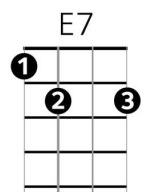

Spirit In The Sky – Norman Greenbaum (1969)

Intro: A /// A / D C (x 8)

A A A D
 When I die and they lay me to rest, gonna go to the place that's the best
 D A E7 A
 When they lay me down to die, going up to the spirit in the sky
 A A
 Goin' up to the spirit in the sky ('spirit in the sky'),
 A A / D /
 That's where I'm gonna go when I die ('when I die'),
 D A
 When I die and they lay me to rest,
 E7 (A /// A / D C) x4
 I'm gonna go to the place that's the best

A A A D
 Prepare yourself, you know it's a must, gotta have a friend in Jesus
 D A
 So you know that when you die,
 E7 E7 / A /
 He's gonna recommend you to the spirit in the sky ('spirit in the sky')
 A A
 Gonna recommend you to the spirit in the sky,
 A A / D /
 That's where you're gonna-go when you die ('when you die'),
 D A
 When you die and they lay you to rest,
 E7 (A /// A / D C) x4
 You're gonna go to the place that's the best

Solo: A /// G /// A /// C /// A /// G /// A /// C /// (A /// A / D C) x4

A A A D
 I've never been a sinner; I've never sinned, I've got a friend in Jesus
 D A
 So you know that ... when I die,
 E7 E7 / A /
 He's gonna set me up with the spirit in the sky
 A A
 Gonna set me up with the spirit in the sky ('spirit in the sky')
 A D
 That's where I'm gonna go when I die ('when I die'),
 D A E7 A
 When I die and they lay me to rest, I'm gonna go to the place that's the best...
 E7 A
 Go to the place that's the best...

Outro: A /// A / D C (x 4) and end on A

Chords

Alternative for D to C at end of verse