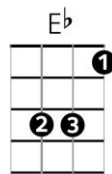

St. Louis Blues – W.C. Handy (1914)

Intro: **G / Gdim / Am7 / D7 / (x2)**

=====

G **C7** **G** **G7**
 I hate to see, that evening sun go down
C **C7** **G** **G**
 I hate to see, that evening sun go down
D7 **C7** **G / Gdim / D7 / / /**
 'Cause, my baby, he done left this town

=====

G **C7** **G** **G7**
 Feelin' tomorrow, like I feel today
C **C7** **G** **G**
 If I'm feelin' tomorrow, like I feel today
D7 **C7** **G / Gdim / D7 / {pause}**
 I'll pack my trunk, and make my getaway

Chords

Bridge

{pause} Gm / / / Cm7 / Gdim / D7 / Eb / D7 / / /
 St. Louis woman, with her diamond rings
D **D7** **Gm** **Gm**
 Pulls that man around, by her apron strings
Gm / / / Cm7 / Gdim / D7 / Eb / D7 / / /
 If it weren't for powder, and for store bought hair
D **D7** **Gm / A / D7 / / /**
 That man I love, wouldn't have gone nowhere, no - where

Solo (using verse chords)

=====

G **C7** **G** **G7**
 I love my baby, like a school boy loves his pie
C **C7** **G** **G**
 Like a Kentucky colonel, loves his mint 'n rye
D7 **C7** **G / Gdim / D7 / {pause}**
 I love my man, 'til the day I die