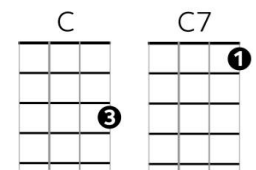

St. Louis Blues – W.C. Handy (1914)

Intro: **G / Gdim / Am7 / D7 / (x2)**

=====

G **C7** **G** **G7**
 I hate to see, that evening sun go down
C **C7** **G** **G**
 I hate to see, that evening sun go down
D7 **C7** **G / Gdim / D7 / / /**
 'Cause, my baby, he done left this town

Chords

Bridge

{pause} Gm / / / Cm7 / Gdim / D7 / Eb / D7 / / /
 St. Louis woman, with her diamond rings
D **D7** **Gm** **Gm**
 Pulls that man around, by her apron strings
Gm / / / Cm7 / Gdim / D7 / Eb / D7 / / /
 If it weren't for powder, and for store bought hair
D **D7** **Gm / A / D7 / / /**
 That man I love, wouldn't have gone nowhere, no - where

Chorus

G **C7** **G / Gdim / G7 / / /**
 I got the St. Louis Blues , Just as blue as I can be
C **C7** **G** **G**
 That man's got a heart like a rock cast in the sea
D7 **C7** **G / Gdim / { D7 / / / }**
 Or else, he wouldn't have gone so far from me

Solo (using verse chords)

=====

G **C7** **G** **G7**
 I love my baby, like a school boy loves his pie
C **C7** **G** **G**
 Like a Kentucky colonel, loves his mint 'n rye
D7 **C7** **G / Gdim / D7 / {pause}**
 I love my man, 'til the day I die