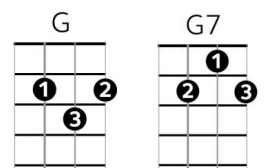

St. Louis Blues – W.C. Handy (1914)

Intro: **G / Gdim / Am7 / D7 / (x2)**

=====

G **C7** **G** **G7**
 I hate to see, that evening sun go down
C **C7** **G** **G**
 I hate to see, that evening sun go down
D7 **C7** **G / Gdim / D7 / / /**
 'Cause, my baby, he done left this town

Chords

Bridge

{pause} Gm / / / Cm7 / Gdim / D7 / Eb / D7 / / /
 St. Louis woman, with her diamond rings
D **D7** **Gm** **Gm**
 Pulls that man around, by her apron strings
Gm / / / Cm7 / Gdim / D7 / Eb / D7 / / /
 If it weren't for powder, and for store bought hair
D **D7** **Gm / A / D7 / / /**
 That man I love, wouldn't have gone nowhere, no - where

Chorus

G **C7** **G / Gdim / G7 / / /**
 I got the St. Louis Blues , Just as blue as I can be
C **C7** **G** **G**
 That man's got a heart like a rock cast in the sea
D7 **C7** **G / Gdim / { D7 / / / }**
 Or else, he wouldn't have gone so far from me

Solo (using verse chords)

=====

G **C7** **G** **G7**
 I love my baby, like a school boy loves his pie
C **C7** **G** **G**
 Like a Kentucky colonel, loves his mint 'n rye
D7 **C7** **G / Gdim / D7 / {pause}**
 I love my man, 'til the day I die