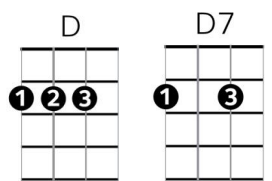

St. Louis Blues – W.C. Handy (1914)

Intro: **G / Gdim / Am7 / D7 / (x2)**

=====

G **C7** **G** **G7**
 I hate to see, that evening sun go down
C **C7** **G** **G**
 I hate to see, that evening sun go down
D7 **C7** **G / Gdim / D7 / / /**
 'Cause, my baby, he done left this town

=====

G **C7** **G** **G7**
 Feelin' tomorrow, like I feel today
C **C7** **G** **G**
 If I'm feelin' tomorrow, like I feel today
D7 **C7** **G / Gdim / D7 / {pause}**
 I'll pack my trunk, and make my getaway

Chords

Bridge

{pause} Gm / / / Cm7 / Gdim / D7 / Eb / D7 / / /
 St. Louis woman, with her diamond rings
D **D7** **Gm** **Gm**
 Pulls that man around, by her apron strings
Gm / / / Cm7 / Gdim / D7 / Eb / D7 / / /
 If it weren't for powder, and for store bought hair
D **D7** **Gm / A / D7 / / /**
 That man I love, wouldn't have gone nowhere, no - where

Solo (using verse chords)

=====

G **C7** **G** **G7**
 I love my baby, like a school boy loves his pie
C **C7** **G** **G**
 Like a Kentucky colonel, loves his mint 'n rye
D7 **C7** **G / Gdim / D7 / {pause}**
 I love my man, 'til the day I die