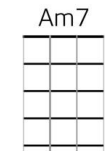

St. Louis Blues – W.C. Handy (1914)

Intro: **G / Gdim / Am7 / D7 / (x2)**

=====

G   **C7**   **G**   **G7**
I hate to see,   that evening sun go down
C   **C7**   **G**   **G**
I hate to see,   that evening sun go down
D7   **C7**   **G / Gdim / D7 / / /**
'Cause, my baby,   he done left this town

=====

G   **C7**   **G**   **G7**
Feelin' tomorrow,   like I feel today
C   **C7**   **G**   **G**
If I'm feelin' tomorrow,   like I feel today
D7   **C7**   **G / Gdim / D7 / {pause}**
I'll pack my trunk,   and make my getaway

Chords

Bridge

{pause} Gm / / / Cm7 / Gdim / D7 / Eb / D7 / / /
St. Louis woman,   with her diamond rings
D   **D7**   **Gm**   **Gm**
Pulls that man around,   by her apron strings
Gm / / / Cm7 / Gdim / D7 / Eb / D7 / / /
If it weren't for powder,   and for store bought hair
D   **D7**   **Gm / A / D7 / / /**
That man I love, wouldn't have gone nowhere, no - where

Chorus

G   **C7**   **G / Gdim / G7 / / /**
I got the St. Louis Blues , Just as blue as I can be
C   **C7**   **G**   **G**
That man's got a heart like a rock cast in the sea
D7   **C7**   **G / Gdim / { D7 / / / }**
Or else, he wouldn't have gone so far from me

Solo (using verse chords)

=====

G   **C7**   **G**   **G7**
I love my baby, like a school boy loves his pie
C   **C7**   **G**   **G**
Like a Kentucky colonel,   loves his mint 'n rye
D7   **C7**   **G / Gdim / D7 / {pause}**
I love my man,   'til the day I die

=====

Bridge then Chorus ending on single **G7** chord instead of **D7**

=====