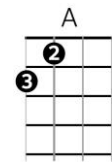

St. Louis Blues – W.C. Handy (1914)

Intro: **G / Gdim / Am7 / D7 / (x2)**

=====

G **C7** **G** **G7**
 I hate to see, that evening sun go down
C **C7** **G** **G**
 I hate to see, that evening sun go down
D7 **C7** **G / Gdim / D7 / / /**
 'Cause, my baby, he done left this town

=====

G **C7** **G** **G7**
 Feelin' tomorrow, like I feel today
C **C7** **G** **G**
 If I'm feelin' tomorrow, like I feel today
D7 **C7** **G / Gdim / D7 / {pause}**
 I'll pack my trunk, and make my getaway

Chords

Bridge

{pause} Gm / / / Cm7 / Gdim / D7 / Eb / D7 / / /
 St. Louis woman, with her diamond rings
D **D7** **Gm** **Gm**
 Pulls that man around, by her apron strings
Gm / / / Cm7 / Gdim / D7 / Eb / D7 / / /
 If it weren't for powder, and for store bought hair
D **D7** **Gm / A / D7 / / /**
 That man I love, wouldn't have gone nowhere, no - where

Solo (using verse chords)

=====

G **C7** **G** **G7**
 I love my baby, like a school boy loves his pie
C **C7** **G** **G**
 Like a Kentucky colonel, loves his mint 'n rye
D7 **C7** **G / Gdim / D7 / {pause}**
 I love my man, 'til the day I die