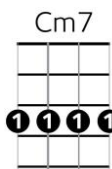

St. Louis Blues – W.C. Handy (1914)

Intro: **G / Gdim / Am7 / D7 / (x2)**

=====

G **C7** **G** **G7**
 I hate to see, that evening sun go down
C **C7** **G** **G**
 I hate to see, that evening sun go down
D7 **C7** **G / Gdim / D7 / / /**
 'Cause, my baby, he done left this town

Chords

Bridge

{pause} Gm / / / Cm7 / Gdim / D7 / Eb / D7 / / /
 St. Louis woman, with her diamond rings
D **D7** **Gm** **Gm**
 Pulls that man around, by her apron strings
Gm / / / Cm7 / Gdim / D7 / Eb / D7 / / /
 If it weren't for powder, and for store bought hair
D **D7** **Gm / A / D7 / / /**
 That man I love, wouldn't have gone nowhere, no - where

Chorus

G **C7** **G / Gdim / G7 / / /**
 I got the St. Louis Blues , Just as blue as I can be
C **C7** **G** **G**
 That man's got a heart like a rock cast in the sea
D7 **C7** **G / Gdim / { D7 / / / }**
 Or else, he wouldn't have gone so far from me

Solo (using verse chords)

=====

G **C7** **G** **G7**
 I love my baby, like a school boy loves his pie
C **C7** **G** **G**
 Like a Kentucky colonel, loves his mint 'n rye
D7 **C7** **G / Gdim / D7 / {pause}**
 I love my man, 'til the day I die