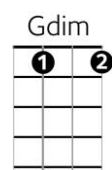

St. Louis Blues – W.C. Handy (1914)

Intro: **G / Gdim / Am7 / D7 / (x2)**

=====

G **C7** **G** **G7**
 I hate to see, that evening sun go down
C **C7** **G** **G**
 I hate to see, that evening sun go down
D7 **C7** **G / Gdim / D7 / / /**
 'Cause, my baby, he done left this town

=====

G **C7** **G** **G7**
 Feelin' tomorrow, like I feel today
C **C7** **G** **G**
 If I'm feelin' tomorrow, like I feel today
D7 **C7** **G / Gdim / D7 / {pause}**
 I'll pack my trunk, and make my getaway

Chords

Bridge

{pause} Gm / / / Cm7 / Gdim / D7 / Eb / D7 / / /
 St. Louis woman, with her diamond rings
D **D7** **Gm** **Gm**
 Pulls that man around, by her apron strings
Gm / / / Cm7 / Gdim / D7 / Eb / D7 / / /
 If it weren't for powder, and for store bought hair
D **D7** **Gm / A / D7 / / /**
 That man I love, wouldn't have gone nowhere, no - where

Solo (using verse chords)

=====

G **C7** **G** **G7**
 I love my baby, like a school boy loves his pie
C **C7** **G** **G**
 Like a Kentucky colonel, loves his mint 'n rye
D7 **C7** **G / Gdim / D7 / {pause}**
 I love my man, 'til the day I die