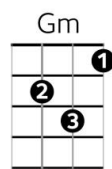

St. Louis Blues – W.C. Handy (1914)

Intro: **G / Gdim / Am7 / D7 / (x2)**

=====

G **C7** **G** **G7**
 I hate to see, that evening sun go down
C **C7** **G** **G**
 I hate to see, that evening sun go down
D7 **C7** **G / Gdim / D7 / / /**
 'Cause, my baby, he done left this town

=====

G **C7** **G** **G7**
 Feelin' tomorrow, like I feel today
C **C7** **G** **G**
 If I'm feelin' tomorrow, like I feel today
D7 **C7** **G / Gdim / D7 / {pause}**
 I'll pack my trunk, and make my getaway

Chords

Bridge

{pause} Gm / / / Cm7 / Gdim / D7 / Eb / D7 / / /
 St. Louis woman, with her diamond rings
D **D7** **Gm** **Gm**
 Pulls that man around, by her apron strings
Gm / / / Cm7 / Gdim / D7 / Eb / D7 / / /
 If it weren't for powder, and for store bought hair
D **D7** **Gm / A / D7 / / /**
 That man I love, wouldn't have gone nowhere, no - where

Solo (using verse chords)

=====

G **C7** **G** **G7**
 I love my baby, like a school boy loves his pie
C **C7** **G** **G**
 Like a Kentucky colonel, loves his mint 'n rye
D7 **C7** **G / Gdim / D7 / {pause}**
 I love my man, 'til the day I die