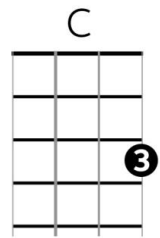

Stand By Me -- Ben E. King

Intro: C Am F G7

Chords

=====

C **Am**
When the night has come and the land is dark

F **G7** **C**
And the moon is the only light we'll see

C **Am**
No I won't be afraid no I won't be afraid

F **G7** **C**
Just as long as you stand, stand by me

=====

C **Am**
So darling darling stand by me oh stand by me

F **G7** **C**
Oh stand stand by me, stand by me

=====

C **Am**
If the sky that we look upon should tumble and fall