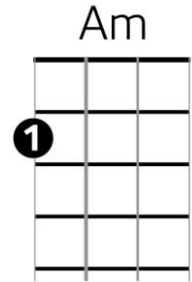

Stand By Me -- Ben E. King

Intro: C Am F G7

Chords

=====

C **Am**
When the night has come and the land is dark

F **G7** **C**
And the moon is the only light we'll see

C **Am**
No I won't be afraid no I won't be afraid

F **G7** **C**
Just as long as you stand, stand by me

=====

C **Am**
So darling darling stand by me oh stand by me

F **G7** **C**
Oh stand stand by me, stand by me

=====

C **Am**
If the sky that we look upon should tumble and fall