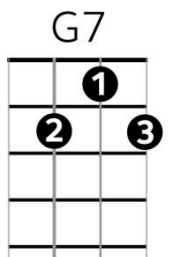

Stand By Me -- Ben E. King

Intro: C Am F G7

Chords

=====

C **Am**
When the night has come and the land is dark

F **G7** **C**
And the moon is the only light we'll see

C **Am**
No I won't be afraid no I won't be afraid

F **G7** **C**
Just as long as you stand, stand by me

=====

C **Am**
So darling darling stand by me oh stand by me

F **G7** **C**
Oh stand stand by me, stand by me

=====

C **Am**
If the sky that we look upon should tumble and fall

F **G7** **C**
Or the mountain should crumble to the sea

C **Am**
I won't cry I won't cry no I won't shed a tear

F **G7** **C**
Just as long as you stand, stand by me

=====

C **Am**
And darling darling stand by me oh stand by me