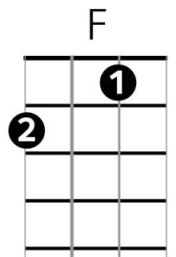

Stand By Me -- Ben E. King

Intro: C Am F G7

Chords

=====

C **Am**
When the night has come and the land is dark

F **G7** **C**
And the moon is the only light we'll see

C **Am**
No I won't be afraid no I won't be afraid

F **G7** **C**
Just as long as you stand, stand by me

=====

C **Am**
So darling darling stand by me oh stand by me

F **G7** **C**
Oh stand stand by me, stand by me

=====

C **Am**
If the sky that we look upon should tumble and fall