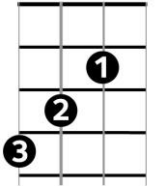

D7 / / /
 They all sigh and wanna die for ... sweet Georgia Brown

G **D7** **G** **B7**
 I'll tell you just why you know I don't lie not much!

E7 / / /
 It's been said she knocks 'em dead when ... she lands In town

Solo strum verse 1 chords

E7 / / /
 No gal made has got a shade on ... sweet Georgia Brown

A7 / / /
 Two left feet, but oh so neat, has ... sweet Georgia Brown

D7 / / /
 They all sigh and wanna die for ... sweet Georgia Brown

Em **B7** **Em** **B7**
 Oh boy, tip your hat .. Oh joy, she's the cat!

G **E7** **A7 / D7 /** **G D7 G**
 Who's that, mister? 'tain't her sister ... sweet Georgia Brown

Chords

A7

B7

D7

E7

Em