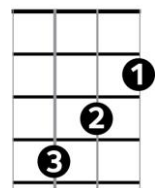

D7 / / /
 They all sigh and wanna die for ... sweet Georgia Brown

G **D7** **G** **B7**
 I'll tell you just why you know I don't lie not much!

E7 / / /
 It's been said she knocks 'em dead when ... she lands In town

Solo strum verse 1 chords

E7 / / /
 No gal made has got a shade on ... sweet Georgia Brown

A7 / / /
 Two left feet, but oh so neat, has ... sweet Georgia Brown

D7 / / /
 They all sigh and wanna die for ... sweet Georgia Brown

Em **B7** **Em** **B7**
 Oh boy, tip your hat .. Oh joy, she's the cat!

G **E7** **A7 / D7 /** **G D7 G**
 Who's that, mister? 'tain't her sister ... sweet Georgia Brown

Chords

A7

B7

D7

E7

Em