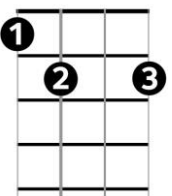

Sweet Georgia Brown – Bernie, Pinkard and Casey (1925)

Intro : **A7 / / / D7 / / / G / / / G / / /**

E7 / / /
 No gal made has got a shade on ... sweet Georgia Brown

A7 / / /
 Two left feet, but oh so neat, has ... sweet Georgia Brown

D7 / / /
 They all sigh and wanna die for ... sweet Georgia Brown

G **D7** **G** **B7**
 I'll tell you just why you know I don't lie not much!

E7 / / /
 It's been said she knocks 'em dead when ... she lands In town

Solo strum verse 1 chords

E7 / / /
 No gal made has got a shade on ... sweet Georgia Brown

A7 / / /
 Two left feet, but oh so neat, has ... sweet Georgia Brown

D7 / / /
 They all sigh and wanna die for ... sweet Georgia Brown

Em **B7** **Em** **B7**
 Oh boy, tip your hat .. Oh joy, she's the cat!

G **E7** **A7 / D7 /** **G D7 G**
 Who's that, mister? 'tain't her sister ... sweet Georgia Brown

Chords

A7

B7

D7

E7

Em