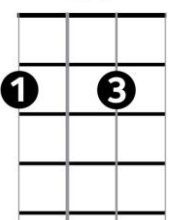

D7 / / /
 They all sigh and wanna die for ... sweet Georgia Brown

G **D7** **G** **B7**
 I'll tell you just why you know I don't lie not much!

E7 / / /
 It's been said she knocks 'em dead when ... she lands In town

Solo strum verse 1 chords

E7 / / /
 No gal made has got a shade on ... sweet Georgia Brown

A7 / / /
 Two left feet, but oh so neat, has ... sweet Georgia Brown

D7 / / /
 They all sigh and wanna die for ... sweet Georgia Brown

Em **B7** **Em** **B7**
 Oh boy, tip your hat .. Oh joy, she's the cat!

G **E7** **A7 / D7 /** **G D7 G**
 Who's that, mister? 'tain't her sister ... sweet Georgia Brown

Chords

A7

B7

D7

E7

Em