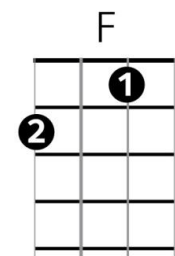

That'll Be The Day – Buddy Holly (1957)

Intro : F /// F C7 F (/)

Chords

Chorus

Bb /
Well, that'll be the day, when you say, goodbye..., yes...
F **F**{heavy strokes} **F7**
That'll be the day, when YOU MAKE ME CRY - Y
Bb /
- You say, you're gonna leave, you know it's a lie 'cause ..
F {pause} **C7** - **F**
That'll be the day-ay-ay, when I die.