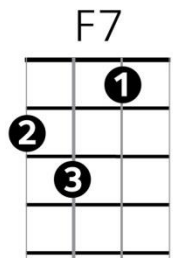

Chorus

Bb **F**
When Cupid shot his dart,..... he shot it at your heart.....
Bb **F** **F7**
So if we ever part and I - leave - you.....
Bb **F**
You say you told me an' you.....you told me boldly,
G7 {triple strum x4} **C7** {triple strum x4}
That - some - day - well, I'll - be - through!