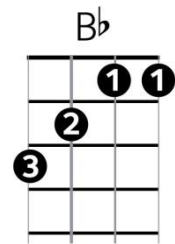

# That'll Be The Day – Buddy Holly (1957)

Intro : F /// F C7 F (/)

### Chorus

**Bb** /  
Well, that'll be the day, when you say, goodbye..., yes...  
**F** **F**{heavy strokes} **F7**  
That'll be the day, when YOU MAKE ME CRY - Y  
**Bb** /  
- You say, you're gonna leave, you know it's a lie 'cause ..  
**F** {pause} **C7** - **F**  
That'll be the day-ay-ay, when I die.

**Bb** **F**  
Well,... you give me all your lovin' and your... turtle dovin'....  
**Bb** **F** **F7**  
All your hugs and kisses and your... money too .. well ..  
**Bb** **F**  
You know you love me, baby,... until you tell me, maybe  
**G7** {triple strum x4} **C7** {triple strum x4}  
That - some - day - well, I'll - be - through!

### Chorus

**Bb** **F**  
When Cupid shot his dart,..... he shot it at your heart.....  
**Bb** **F** **F7**  
So if we ever part and I - leave - you.....  
**Bb** **F**  
You say you told me an' you.....you told me boldly,  
**G7** {triple strum x4} **C7** {triple strum x4}  
That - some - day - well, I'll - be - through!