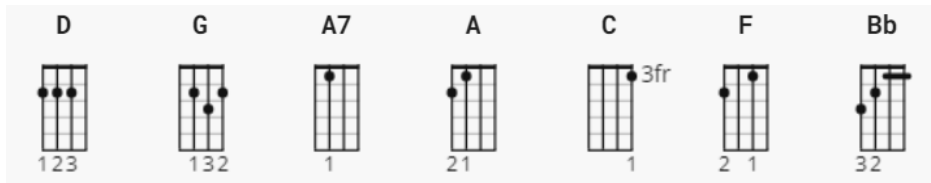

Timber I'm Falling in Love- Patty Loveless (1989)

[Intro]

| D | G | D | A7 |
| D | G A7 | D G | D A |

[Verse 1]

D G
The right time, the right place

D A7
The right body, the right face

D G A7 D G D A
Timber, I'm falling in love

D G
It started slow, it's coming fast

D A7
I got a feelin' it's gonna last

D G A7 D G D
Timber, I'm falling in love

[Chorus]

G
You're so pretty, you look so sweet

D
Your love's sweepin' me off of my feet

G C
You're the only one I'm dreamin' of

F Bb A7
I can't believe that I'm falling in love

[Verse 2]

D G
Who knows how love starts

D A7
I woke up with you in my heart

D G A7 D G D A
Timber, I'm falling in love

[Instrumental]

| D | G | D | A7 |
| D | G A7 | D G | D |

[Chorus]

G
You're so pretty, you look so sweet

D
Your love's sweepin' me off of my feet

G C
You're the only one I'm dreamin' of

F Bb A7
I can't believe that I'm falling in love

[Verse 3/Outro]

D G
Who knows how love starts

D A7
I woke up with you in my heart

D G A7 D G D A
Timber, I'm falling in love

D G A7 D G D A
Timber, I'm falling in love

D G A7 D G D
Timber, I'm falling in love