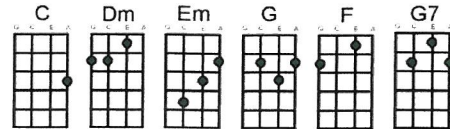

# Turn Turn Turn Byrds

Hear this song at: [http://www.youtube.com/watch?v=W4ga\\_M5Zdn4](http://www.youtube.com/watch?v=W4ga_M5Zdn4) (play along with capo at 2<sup>nd</sup> fret)

From: Richard G's Ukulele Songbook [www.scorpex.net/Uke](http://www.scorpex.net/Uke)

Intro: [C] [Dm]...[Em] [G] [C] [Dm]...[Em] [G]  
[C] [Dm] [Em] [Dm] [Em] [G] [C] [Dm] [Em] [Dm]

[Em] To [G] every[C]thing [F] turn [Em] turn [G] turn  
There is a [C] season [F] turn [Em] turn [G] turn  
And a [F] time [Em] to every [Dm] purpose [G7] under [C] heaven  
[Csus4] [G7sus4] [C]

[C] A time to be [G] born a time to [C] die  
A time to [G] plant a time to [C] reap  
A time to [G] kill a time to [C] heal

A time to [F] laugh [Em] a [Dm] time [G7] to [C] weep [Csus4] [G7sus4] [C]

**Chorus:** *(Tacet)* To every[C]thing [F] turn [Em] turn [G] turn  
There is a [C] season [F] turn [Em] turn [G] turn  
And a [F] time [Em] to every [Dm] purpose [G7] under [C] heaven  
[Csus4] [G7sus4] [C]

[C] A time to build [G] up a time to break [C] down  
A time to [G] dance a time to [C] mourn  
[G] A time to cast away [C] stones  
A time to [F] ga[Em]ther [Dm] stones [G7] to[C]gether  
[Csus4] [G7sus4] [C]