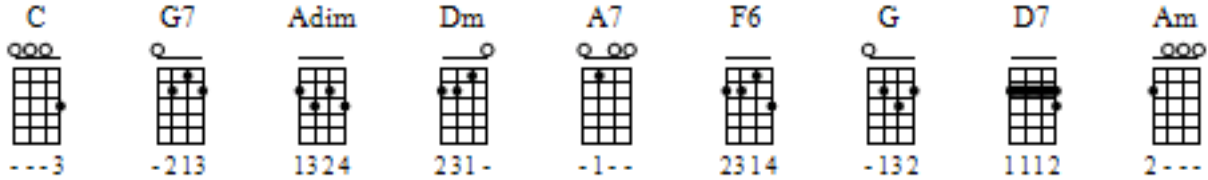

Let It Snow

Sam m y Cah n, J.S tyne

① = A ③ = C
② = E ④ = G

INTRO

C G7 C

VERSE 1

C G7 C
Oh, the weather outside is frightful,
C Adim G7
But the fire is so delightful,
Dm A7 Dm
And since we've no place to go,
F6 G7 C
Let it snow, let it snow, let it snow.

VERSE 2

C G7 C
It doesn't show signs of stopping,
C Adim G7
And I brought some corn for popping
Dm A7 Dm
The lights are turned way down low,
F6 G7 C
Let it snow, let it snow, let it snow.

CHORUS

G D7 G
When we finally kiss good night,
Am D7 G
How I'll hate going out in the storm
G D7 G
But if you really hold me tight,
A7 D7 G7
All the way home I'll be warm.