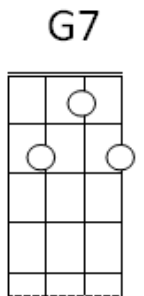

Timing- 3/4:

ONE, 2 & 3 &

ONE, 2 & 3 & ...

e.g.

D, Du Du

D, Du Du ...