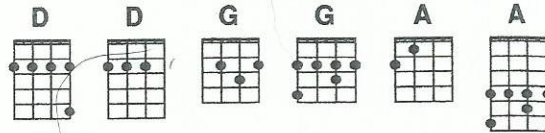

**I'll Fly Away** by A. E. Brumley

Key of D

As recorded by Alison Krauss and Gillian Welch from the soundtrack "O Brother Where Art Thou"

*Verse 1*

|        D        |        D        |    G    |    D    |  
 Some bright morning, when this life is o'er, I'll... fly away,  
 |        D        |        D        | D// A// |    D    |  
 To a home on God's celestial shore, I'll... fly away.

*Chorus*

|    D    |    D    |    G    |    D    |  
 I'll.. fly away oh glory, I'll... fly away. (in the mornin')  
 |        D        |        D        | D// A// |    D    |  
 When I die, Halle - lujah by and by, I'll... fly away.

*Verse 2*

|        D        |        D        |    G    |    D    |  
 When the shadows, of this life have gone, I'll... fly away,  
 |        D        |        D        | D// A// |    D    |  
 Like a bird, from these prison walls I'll fly I'll... fly away.

*Chorus*

*Verse 3*

|        D        |        D        |    G    |    D    |  
 Oh how glad and happy when we meet, I'll... fly away,  
 |        D        |        D        | D// A// |    D    |  
 No more cold i - ron shackles on my feet I'll... fly away.