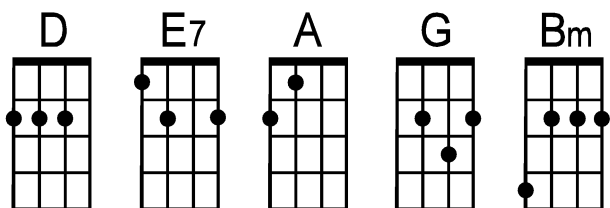

Waterloo

by Benny Andersson and Bjorn Ulvaeus (1974)

Intro: D . . . | | |

. | D . . . | E7 . . . | A . G . | A . .
My, my, at Wa-ter-loo Na-pole-on did sur-ren-der

. | D . . . | E7 . . . | A . G . | D . A . | Bm . .
Oh yeah, and I have met my des-ti-ny in quite a simi-lar way

. | | | E7 | A . G . | D . A . |
The histor-y book on the shelf is always re-peating it-self————

Chorus: D | | G | |
Water-loo I was de-feated, you won the war

A | | D | A' : : : |
Water-loo promise to love you for-ever more

D | | G | |
Water-loo couldn't es-cape if I wanted to

A | | D | |
Water-loo knowing my fate is to be with you Wo wo wo wo

A | | D | | |
Water-loo final-ly facing my Water-loo (ahh————)

. | D . . . | E7 . . . | A . G . | A . . .
My my I tried to hold you back but you were strong-er