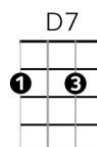

Waterloo Sunset (V1.5) – The Kinks (1967)

Intro: **C** /// **G** /// **F** /// **F** /

Dirty old river, must you keep rolling, rolling into the night
C **G** **F** **F**
People so busy, make me feel dizzy, taxi lights shine so bright
C **G** **F** **F**
Dm **Aaug** **F** **G7**
But I don't ..... need no friends
C **G** **F** /// **F** - **Am** - **D**
As long as I gaze on Waterloo sunset, I am in paradise (*sha la laa*)
(D) **D7** **G** **C** / **F** - **Am** - **D**
Every day I look at the world from my window (*sha la laa*)
(D) **D7** **G** **G** **G** **G7**
Chilly, chilly is the evening time, Waterloo sunset's fine (Waterloo sunset's fine)

Terry meets Julie, Waterloo Station, every Friday night
C **G** **F** **F**
But I am so lazy, don't want to wander, I stay at home at night
C **G** **F** **F**
Dm **Aaug** **F** **G7**
But I don't ..... feel afraid
C **G** **F** /// **F** - **Am** - **D**
As long as I gaze on Waterloo sunset, I am in paradise (*sha la laa*)
(D) **D7** **G** **C** / **F** - **Am** - **D**
Every day I look at the world from my window (*sha la laa*)
(D) **D7** **G** **G** **G** **G7**
Chilly, chilly is the evening time, Waterloo sunset's fine (Waterloo sunset's fine)

Millions of people swarming like flies round Waterloo underground
C **G** **F** **F**
Terry and Julie cross over the river, where they feel safe and sound
C **G** **F** **F**
Dm **Aaug** **F** **G7**
And they don't ..... need no friends
C **G** **F** /// **F**
As long as they gaze on Waterloo sunset, they are in paradise

Solo : **(F)** / **C** /// **G** /// **F** /// **G** {heavy} /// **G** ///

G **G** **G** **G7** **C**{stop}
Waterloo sunset's fine (Waterloo sunset's fine)

Chords