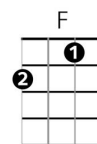

Waterloo Sunset (V1.5) – The Kinks (1967)

Intro: **C** /// **G** /// **F** /// **F** /

Dirty old river, must you keep rolling, rolling into the night
C **G** **F** **F**
People so busy, make me feel dizzy, taxi lights shine so bright
C **G** **F** **F**
Dm **Aaug** **F** **G7**
But I don't ..... need no friends
C **G** **F** /// **F** - **Am** - **D**
As long as I gaze on Waterloo sunset, I am in paradise (*sha la laa*)
(D) **D7** **G** **C** / **F** - **Am** - **D**
Every day I look at the world from my window (*sha la laa*)
(D) **D7** **G** **G** **G** **G7**
Chilly, chilly is the evening time, Waterloo sunset's fine (Waterloo sunset's fine)

Terry meets Julie, Waterloo Station, every Friday night
C **G** **F** **F**
But I am so lazy, don't want to wander, I stay at home at night
C **G** **F** **F**
Dm **Aaug** **F** **G7**
But I don't ..... feel afraid
C **G** **F** /// **F** - **Am** - **D**
As long as I gaze on Waterloo sunset, I am in paradise (*sha la laa*)
(D) **D7** **G** **C** / **F** - **Am** - **D**
Every day I look at the world from my window (*sha la laa*)
(D) **D7** **G** **G** **G** **G7**
Chilly, chilly is the evening time, Waterloo sunset's fine (Waterloo sunset's fine)

Millions of people swarming like flies round Waterloo underground
C **G** **F** **F**
Terry and Julie cross over the river, where they feel safe and sound
C **G** **F** **F**
Dm **Aaug** **F** **G7**
And they don't ..... need no friends
C **G** **F** /// **F**
As long as they gaze on Waterloo sunset, they are in paradise

Solo : **(F)** / **C** /// **G** /// **F** /// **G** {heavy} /// **G** ///

G **G** **G** **G7** **C**{stop}
Waterloo sunset's fine (Waterloo sunset's fine)

Chords