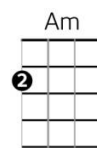

Waterloo Sunset (V1.5) – The Kinks (1967)

Intro: **C** /// **G** /// **F** /// **F** /

Dirty old river, must you keep rolling, rolling into the night
C **G** **F** **F**
People so busy, make me feel dizzy, taxi lights shine so bright
C **G** **F** **F**
Dm **Aaug** **F** **G7**
But I don't ..... need no friends
C **G** **F** /// **F** - **Am** - **D**
As long as I gaze on Waterloo sunset, I am in paradise (*sha la laa*)
(D) **D7** **G** **C** / **F** - **Am** - **D**
Every day I look at the world from my window (*sha la laa*)
(D) **D7** **G** **G** **G** **G7**
Chilly, chilly is the evening time, Waterloo sunset's fine (Waterloo sunset's fine)

Terry meets Julie, Waterloo Station, every Friday night
C **G** **F** **F**
But I am so lazy, don't want to wander, I stay at home at night
C **G** **F** **F**
Dm **Aaug** **F** **G7**
But I don't ..... feel afraid
C **G** **F** /// **F** - **Am** - **D**
As long as I gaze on Waterloo sunset, I am in paradise (*sha la laa*)
(D) **D7** **G** **C** / **F** - **Am** - **D**
Every day I look at the world from my window (*sha la laa*)
(D) **D7** **G** **G** **G** **G7**
Chilly, chilly is the evening time, Waterloo sunset's fine (Waterloo sunset's fine)

Millions of people swarming like flies round Waterloo underground
C **G** **F** **F**
Terry and Julie cross over the river, where they feel safe and sound
C **G** **F** **F**
Dm **Aaug** **F** **G7**
And they don't ..... need no friends
C **G** **F** /// **F**
As long as they gaze on Waterloo sunset, they are in paradise

Solo : **(F)** / **C** /// **G** /// **F** /// **G** {heavy} /// **G** ///

G **G** **G** **G7** **C**{stop}
Waterloo sunset's fine (Waterloo sunset's fine)

Chords