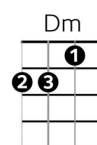

Waterloo Sunset (V1.5) – The Kinks (1967)

Intro: **C** /// **G** /// **F** /// **F** /

Dirty old river, must you keep rolling, rolling into the night
C **G** **F** **F**
People so busy, make me feel dizzy, taxi lights shine so bright
C **G** **F** **F**
Dm **Aaug** **F** **G7**
But I don't ..... need no friends
C **G** **F** /// **F** - **Am** - **D**
As long as I gaze on Waterloo sunset, I am in paradise (*sha la laa*)
(D) **D7** **G** **C** / **F** - **Am** - **D**
Every day I look at the world from my window (*sha la laa*)
(D) **D7** **G** **G** **G** **G7**
Chilly, chilly is the evening time, Waterloo sunset's fine (Waterloo sunset's fine)

Terry meets Julie, Waterloo Station, every Friday night
C **G** **F** **F**
But I am so lazy, don't want to wander, I stay at home at night
C **G** **F** **F**
Dm **Aaug** **F** **G7**
But I don't ..... feel afraid
C **G** **F** /// **F** - **Am** - **D**
As long as I gaze on Waterloo sunset, I am in paradise (*sha la laa*)
(D) **D7** **G** **C** / **F** - **Am** - **D**
Every day I look at the world from my window (*sha la laa*)
(D) **D7** **G** **G** **G** **G7**
Chilly, chilly is the evening time, Waterloo sunset's fine (Waterloo sunset's fine)

Millions of people swarming like flies round Waterloo underground
C **G** **F** **F**
Terry and Julie cross over the river, where they feel safe and sound
C **G** **F** **F**
Dm **Aaug** **F** **G7**
And they don't ..... need no friends
C **G** **F** /// **F**
As long as they gaze on Waterloo sunset, they are in paradise

Solo : **(F)** / **C** /// **G** /// **F** /// **G** {heavy} /// **G** ///

G **G** **G** **G7** **C**{stop}
Waterloo sunset's fine (Waterloo sunset's fine)

Chords