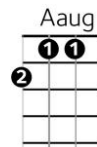

Waterloo Sunset (V1.5) – The Kinks (1967)

Intro: **C** /// **G** /// **F** /// **F** /

Dirty old river, must you keep rolling, rolling into the night
C **G** **F** **F**
People so busy, make me feel dizzy, taxi lights shine so bright
C **G** **F** **F**
Dm **Aaug** **F** **G7**
But I don't ..... need no friends
C **G** **F** /// **F** - **Am** - **D**
As long as I gaze on Waterloo sunset, I am in paradise (*sha la laa*)
(D) **D7** **G** **C** / **F** - **Am** - **D**
Every day I look at the world from my window (*sha la laa*)
(D) **D7** **G** **G** **G** **G7**
Chilly, chilly is the evening time, Waterloo sunset's fine (Waterloo sunset's fine)

Terry meets Julie, Waterloo Station, every Friday night
C **G** **F** **F**
But I am so lazy, don't want to wander, I stay at home at night
C **G** **F** **F**
Dm **Aaug** **F** **G7**
But I don't ..... feel afraid
C **G** **F** /// **F** - **Am** - **D**
As long as I gaze on Waterloo sunset, I am in paradise (*sha la laa*)
(D) **D7** **G** **C** / **F** - **Am** - **D**
Every day I look at the world from my window (*sha la laa*)
(D) **D7** **G** **G** **G** **G7**
Chilly, chilly is the evening time, Waterloo sunset's fine (Waterloo sunset's fine)

Millions of people swarming like flies round Waterloo underground
C **G** **F** **F**
Terry and Julie cross over the river, where they feel safe and sound
C **G** **F** **F**
Dm **Aaug** **F** **G7**
And they don't ..... need no friends
C **G** **F** /// **F**
As long as they gaze on Waterloo sunset, they are in paradise

Solo : **(F)** / **C** /// **G** /// **F** /// **G** {heavy} /// **G** ///

G **G** **G** **G7** **C**{stop}
Waterloo sunset's fine (Waterloo sunset's fine)

Chords