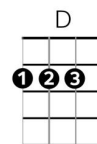

Waterloo Sunset (V1.5) – The Kinks (1967)

Intro: **C** /// **G** /// **F** /// **F** /

Dirty old river, must you keep rolling, rolling into the night
C **G** **F** **F**
People so busy, make me feel dizzy, taxi lights shine so bright
C **G** **F** **F**
Dm **Aaug** **F** **G7**
But I don't ..... need no friends
C **G** **F** /// **F** - **Am** - **D**
As long as I gaze on Waterloo sunset, I am in paradise (*sha la laa*)
(D) **D7** **G** **C** / **F** - **Am** - **D**
Every day I look at the world from my window (*sha la laa*)
(D) **D7** **G** **G** **G** **G7**
Chilly, chilly is the evening time, Waterloo sunset's fine (Waterloo sunset's fine)

Terry meets Julie, Waterloo Station, every Friday night
C **G** **F** **F**
But I am so lazy, don't want to wander, I stay at home at night
C **G** **F** **F**
Dm **Aaug** **F** **G7**
But I don't ..... feel afraid
C **G** **F** /// **F** - **Am** - **D**
As long as I gaze on Waterloo sunset, I am in paradise (*sha la laa*)
(D) **D7** **G** **C** / **F** - **Am** - **D**
Every day I look at the world from my window (*sha la laa*)
(D) **D7** **G** **G** **G** **G7**
Chilly, chilly is the evening time, Waterloo sunset's fine (Waterloo sunset's fine)

Millions of people swarming like flies round Waterloo underground
C **G** **F** **F**
Terry and Julie cross over the river, where they feel safe and sound
C **G** **F** **F**
Dm **Aaug** **F** **G7**
And they don't ..... need no friends
C **G** **F** /// **F**
As long as they gaze on Waterloo sunset, they are in paradise

Solo : **(F)** / **C** /// **G** /// **F** /// **G** {heavy} /// **G** ///

G **G** **G** **G7** **C**{stop}
Waterloo sunset's fine (Waterloo sunset's fine)

Chords