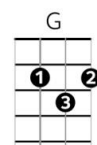

Waterloo Sunset (V1.5) – The Kinks (1967)

Intro: **C** /// **G** /// **F** /// **F** /

Dirty old river, must you keep rolling, rolling into the night
C **G** **F** **F**
People so busy, make me feel dizzy, taxi lights shine so bright
C **G** **F** **F**
Dm **Aaug** **F** **G7**
But I don't ..... need no friends
C **G** **F** /// **F** - **Am** - **D**
As long as I gaze on Waterloo sunset, I am in paradise (*sha la laa*)
(D) **D7** **G** **C** / **F** - **Am** - **D**
Every day I look at the world from my window (*sha la laa*)
(D) **D7** **G** **G** **G** **G7**
Chilly, chilly is the evening time, Waterloo sunset's fine (Waterloo sunset's fine)

Terry meets Julie, Waterloo Station, every Friday night
C **G** **F** **F**
But I am so lazy, don't want to wander, I stay at home at night
C **G** **F** **F**
Dm **Aaug** **F** **G7**
But I don't ..... feel afraid
C **G** **F** /// **F** - **Am** - **D**
As long as I gaze on Waterloo sunset, I am in paradise (*sha la laa*)
(D) **D7** **G** **C** / **F** - **Am** - **D**
Every day I look at the world from my window (*sha la laa*)
(D) **D7** **G** **G** **G** **G7**
Chilly, chilly is the evening time, Waterloo sunset's fine (Waterloo sunset's fine)

Millions of people swarming like flies round Waterloo underground
C **G** **F** **F**
Terry and Julie cross over the river, where they feel safe and sound
C **G** **F** **F**
Dm **Aaug** **F** **G7**
And they don't ..... need no friends
C **G** **F** /// **F**
As long as they gaze on Waterloo sunset, they are in paradise

Solo : **(F)** / **C** /// **G** /// **F** /// **G** {heavy} /// **G** ///

G **G** **G** **G7** **C**{stop}
Waterloo sunset's fine (Waterloo sunset's fine)

Chords