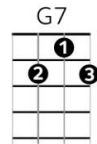

Waterloo Sunset (V1.5) – The Kinks (1967)

Intro: **C** /// **G** /// **F** /// **F** /

Dirty old river, must you keep rolling, rolling into the night
C **G** **F** **F**
People so busy, make me feel dizzy, taxi lights shine so bright
C **G** **F** **F**
Dm **Aaug** **F** **G7**
But I don't ..... need no friends
C **G** **F** /// **F** - **Am** - **D**
As long as I gaze on Waterloo sunset, I am in paradise (*sha la laa*)
(D) **D7** **G** **C** / **F** - **Am** - **D**
Every day I look at the world from my window (*sha la laa*)
(D) **D7** **G** **G** **G** **G7**
Chilly, chilly is the evening time, Waterloo sunset's fine (Waterloo sunset's fine)

Terry meets Julie, Waterloo Station, every Friday night
C **G** **F** **F**
But I am so lazy, don't want to wander, I stay at home at night
C **G** **F** **F**
Dm **Aaug** **F** **G7**
But I don't ..... feel afraid
C **G** **F** /// **F** - **Am** - **D**
As long as I gaze on Waterloo sunset, I am in paradise (*sha la laa*)
(D) **D7** **G** **C** / **F** - **Am** - **D**
Every day I look at the world from my window (*sha la laa*)
(D) **D7** **G** **G** **G** **G7**
Chilly, chilly is the evening time, Waterloo sunset's fine (Waterloo sunset's fine)

Millions of people swarming like flies round Waterloo underground
C **G** **F** **F**
Terry and Julie cross over the river, where they feel safe and sound
C **G** **F** **F**
Dm **Aaug** **F** **G7**
And they don't ..... need no friends
C **G** **F** /// **F**
As long as they gaze on Waterloo sunset, they are in paradise

Solo : **(F)** / **C** /// **G** /// **F** /// **G** {heavy} /// **G** ///

G **G** **G** **G7** **C**{stop}
Waterloo sunset's fine (Waterloo sunset's fine)

Chords