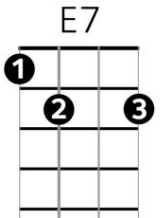

Yellow Bird – Harry Belafonte

Chorus

F E7 F Bb C7 F
 Yell-ow bird .. Up high in banana tree
F E7 F Bb C7 F
 Yell-ow bird .. You sit all alone like me
Bb F
 Did your lady friend leave the nest again
C7 F
 That is very sad, Make me feel so bad
Bb F C7 F
 You can fly away, in the sky away .. You more lucky than me

F Bb C7 F
 I also had a pretty gal, She not with me today
F Bb
 They all the same, the pretty gal
C7 {pause ..} F
 Make them the nest .. then they fly a-way

Chorus

F Bb C7 F
 Wish that I were a yellow bird, I'd fly away with you
F Bb
 But I'm not a yellow bird
C7 {pause ..} F
 So here I sit .. Nothing I can do

Chorus (first 2 lines only)

End with fading:

F E7 F F E7 F F E7 F
 Yell-ow bird .. Yell-ow bird .. Yell ... ow ... bird ...

Chords

Alternative Start