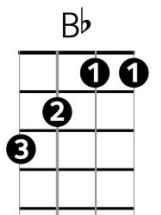

Yellow Bird – Harry Belafonte

Chorus

F E7 F Bb C7 F
 Yell-ow bird .. Up high in banana tree
F E7 F Bb C7 F
 Yell-ow bird .. You sit all alone like me
Bb F
 Did your lady friend leave the nest again
C7 F
 That is very sad, Make me feel so bad
Bb F C7 F
 You can fly away, in the sky away .. You more lucky than me

F Bb C7 F
 I also had a pretty gal, She not with me today
F Bb
 They all the same, the pretty gal
C7 {pause ..} F
 Make them the nest .. then they fly a-way

Chorus

F Bb C7 F
 Wish that I were a yellow bird, I'd fly away with you
F Bb
 But I'm not a yellow bird
C7 {pause ..} F
 So here I sit .. Nothing I can do

Chorus (first 2 lines only)

End with fading:

F E7 F F E7 F F E7 F
 Yell-ow bird .. Yell-ow bird .. Yell ... ow ... bird ...

Chords

Alternative Start