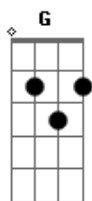

© ukulele-chords.com