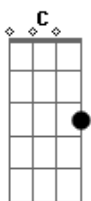

© ukulele-chords.com