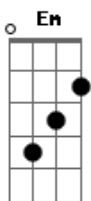

Righteous Brothers - You Lost That Loving Feeling

Tom: F

You never ^{Bb} close your eyes any-more when I kiss your lips ^C
And there's no ^{Bb} tenderness like be-fore in your finger-tips ^C
You're trying ^{Dm} hard no to show it... ^{Em}
But ^F ba-by ^G ba-by I know it

^C You've lost that ^{Dm} loving feeling ^G wo-o that ^C lov-ing
feeling ^{Dm} ^{Bb}

^C you've lost that ^{Dm} lovin' feel-ing ^G now it's gone gone gone day
wo-o wo

And now there's no ^{Bb} welcome look in you eyes when I reach for ^C
you.

And girl your ^{Bb} starting to criticise little things I do. ^C
I makes me just feel like crying... ^{Em}
'cause ^F ba-by something beautiful's dying ^G

^C ^{Dm} ^G ^C

You've lost that loving feeling wo-o that lov-ing
feeling

you've lost that ^{Dm} lovin' feel-ing now it's
^{Bb} gone gone ^C gone wo-o wo ^F

^G ^{F G C} ^{F G} ^{F G C}
^F you ^{Baby Baby} I'll get down on my knees for
^G ^{F G C} ^{F G} ^{F G C}
^F If you would only love me like you used to do
^G ^{F G C} ^{F G} ^{F G C} ^{G C}
^F We had a love, a love, a love you don't find every
^G ^{F G C} ^{F G} ^{F G} ^{C F}
^G ^{F G} Don't don't don't don't let it slip a-way.

^C ^{Dm} ^G ^C
Bring back that lov-ing feeling wo-o that loving
feeling

Bring back that ^{Dm} lovin' feel-ing 'cause it's gone gone gone ^{Bb}
and I
^C ^{F G C}
can't go on wo-o wo-o

Acordes

© ukulele-chords.com

© ukulele-chords.com

© ukulele-chords.com

© ukulele-chords.com

© ukulele-chords.com

© ukulele-chords.com