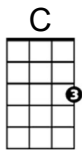

CHORDS USED **"One More Minute"** by Weird Al
IN THIS SONG

D G D G
Well I heard that you're leaving, gonna leave me far behind,
B7 Em A D
'Cause you found a brand new lover, you decided that I'm not your kind.

G D G
So I pulled your name out of my Rolodex,

C G
And I tore all your pictures in two,

B7 Em
And I burned down the malt shop where we used to go,
A D
Just because it reminds me of you.....

C D G
That's right, you ain't gonna see me crying,