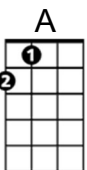

CHORDS USED **"One More Minute"** by Weird Al
IN THIS SONG

D G D G
Well I heard that you're leaving, gonna leave me far behind,
B7 Em A D
'Cause you found a brand new lover, you decided that I'm not your kind.

G D G
So I pulled your name out of my Rolodex,

C G
And I tore all your pictures in two,

B7 Em
And I burned down the malt shop where we used to go,
A D
Just because it reminds me of you.....

C D G
That's right, you ain't gonna see me crying,