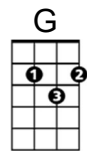

CHORDS USED **"One More Minute"** by Weird Al
IN THIS SONG

D G D G
Well I heard that you're leaving, gonna leave me far behind,
B7 Em A D
'Cause you found a brand new lover, you decided that I'm not your kind.

G D G
So I pulled your name out of my Rolodex,

C G
And I tore all your pictures in two,

B7 Em
And I burned down the malt shop where we used to go,
A D
Just because it reminds me of you.....

C D G
That's right, you ain't gonna see me crying,

C D G
I'm glad that you found somebody new,
C D G C
'Cause I'd rather spend eternity eating shards of broken glass,
G D G
Than spend one more minute with you.

D G
I guess I might seem kinda bitter,
D G D
You got me feeling down in the dumps,
B7 Em