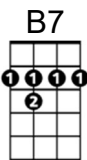

CHORDS USED **"One More Minute"** by Weird Al
IN THIS SONG

D G D G
Well I heard that you're leaving, gonna leave me far behind,
B7 Em A D
'Cause you found a brand new lover, you decided that I'm not your kind.

G D G
So I pulled your name out of my Rolodex,

C G
And I tore all your pictures in two,

B7 Em
And I burned down the malt shop where we used to go,
A D
Just because it reminds me of you.....

C D G
That's right, you ain't gonna see me crying,

C D G
I'm glad that you found somebody new,
C D G C
'Cause I'd rather spend eternity eating shards of broken glass,
G D G
Than spend one more minute with you.

D G
I guess I might seem kinda bitter,
D G D
You got me feeling down in the dumps,
B7 Em