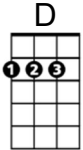

CHORDS USED **"One More Minute"** by Weird Al
IN THIS SONG

D G D G
Well I heard that you're leaving, gonna leave me far behind,
B7 Em A D
'Cause you found a brand new lover, you decided that I'm not your kind.

G D G
So I pulled your name out of my Rolodex,

C G
And I tore all your pictures in two,

B7 Em
And I burned down the malt shop where we used to go,
A D
Just because it reminds me of you.....

C D G
That's right, you ain't gonna see me crying,