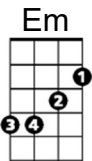

CHORDS USED **"One More Minute"** by Weird Al
IN THIS SONG

D G D G
Well I heard that you're leaving, gonna leave me far behind,
B7 Em A D
'Cause you found a brand new lover, you decided that I'm not your kind.

G D G
So I pulled your name out of my Rolodex,

C G
And I tore all your pictures in two,

B7 Em
And I burned down the malt shop where we used to go,
A D
Just because it reminds me of you.....

C D G
That's right, you ain't gonna see me crying,