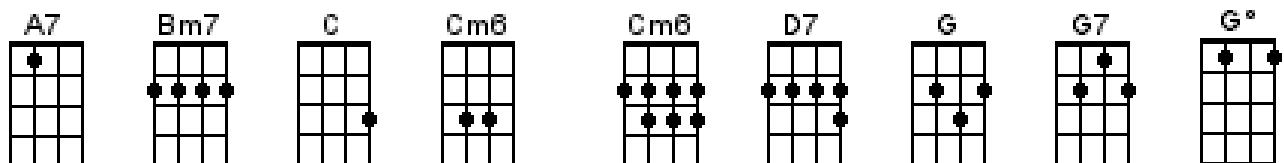

Sentimental Journey

Music - Les Brown, Ben Homer, Lyrics - Bud Green (1944)

INTRO: / 1 2 3 4 / [G] Sentimental [D7] journey [G] home

[G] Gonna take a sentimental journey

[G] Gonna set my heart [Gdim] at [D7] ease

[G] Gonna [G7] take a [C] sentimental [Cm6] journey

[G] To renew old [D7] memo-[G]ries

[G] Got my bag, I got my reservation

[G] Spent each dime I could [Gdim] af-[D7]ford

[G] Like a [G7] child in [C] wild antici-[Cm6]pation

[G] Long to hear that [D7] "all a-[G]board!"

BRIDGE:

[C] Seven, that's the time we leave at [G] seven

[G] I'll be waiting up for [A7] heaven

[A7] Counting every mile of [D7] railroad [C] track

That [Bm7] takes me [D7] back

[G] Never thought my heart could be so yearny

[G] Why did I decide [Gdim] to [D7] roam?

[G] Gonna [G7] take a [C] sentimental [Cm6] journey

[G] Sentimental [D7] journey [G] home

[G] Never thought my heart could be so yearny

[G] Why did I decide [Gdim] to [D7] roam?

[G] Gonna [G7] take a [C] sentimental [Cm6] journey

[G] Sentimental [D7] journey [G] home

BRIDGE:

[C] Seven, that's the time we leave at [G] seven

[G] I'll be waiting up for [A7] heaven

[A7] Counting every mile of [D7] railroad [C] track

That [Bm7] takes me [D7] back

[G] Never thought my heart could be so yearny

[G] Why did I decide [Gdim] to [D7] roam?

[G] Gonna [G7] take a [C] sentimental [Cm6] journey

[G] Sentimental [D7] journey [G]↓ home

or