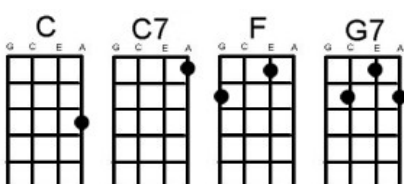

Big Rock Candy Mountain

Hear this song at: http://au.youtube.com/watch?v=c6kv_eGSGZ4 (play along in this key)

From: Richard G's Ukulele Songbook www.scorpex.net/uke.htm

[C] One evening as the sun went down and the jungle [G7] fire was [C] burning
Down the track came a hobo hikin' and he said boys [G7] I'm not [C] turning
I'm [F] headed for a [C] land that's [F] far a [C] way be [F] side the crystal [G7] fountains
So [C] come with me we'll go and see the big rock [G7] candy [C] mountains

[C] In the big rock candy [C7] mountains there's a [F] land that's fair and [C] bright
Where the [F] handouts grow on [C] bushes and you [F] sleep out every [G7] night
Where the [C] boxcars all are [C7] empty and the [F] sun shines every [C] day
On the [F] birds and the [C] bees and the [F] cigarette [C] trees
The [F] lemonade [C] springs where the [F] bluebird [C] sings
In the [G7] big rock candy [C] mountains

[C] In the big rock candy [C7] mountains all the [F] cops have wooden [C] legs
And the [F] bulldogs all have [C] rubber teeth and the [F] hens lay soft boiled [G7] eggs
The [C] farmers' trees are [C7] full of fruit and the [F] barns are full of [C] hay
Oh I'm [F] bound to [C] go where there [F] ain't no [C] snow
Where the [F] rain don't [C] fall and the [F] wind don't [C] blow
In the [G7] big rock candy [C] mountains

Whistle line 1 and line 4 of verse: [C] [C7] [F] [C] [F] [C] [F] [C]

I'll [F] see you [C] all this [F] coming [C] fall in the [G7] big rock candy [C] mountains

Alternative chords
for enhanced
bluegrass effect...