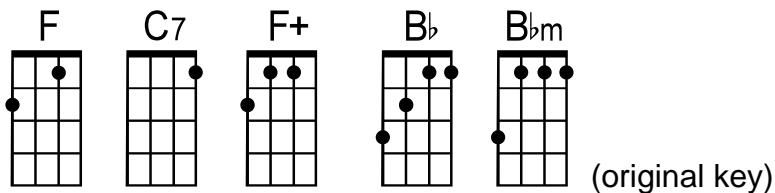

# Blue Bayou (original key of F)

by Roy Orbison and Joe Melson (1963)

(sing C)

F C7  
I feel so bad, I've got a worried mind, I'm so lonesome all the time  
C7 F  
Since I left my baby behind on Blue Bayou  
F C7  
Saving nickels, saving dimes, working 'til the sun don't shine  
C7 F  
Looking forward to happier times on Blue Bayou