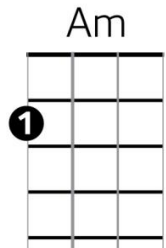

Eight Days a Week -- The Beatles

Intro : C D7 F C

=====
C   **D7**   **F**   **C**
Ooh I need your love babe guess you know it's true
C   **D7**   **F**   **C**
Hope you need my love babe just like I need you

Chorus

Am   **F**   **Am**   **D7**
Hold me love me hold me love me
C   **D7**   **F**   **C**
Ain't got nothing but love babe eight days a week

=====
C   **D7**   **F**   **C**
Love you every day girl always on my mind
C   **D7**   **F**   **C**
One thing I can say girl love you all the time

Chorus

Bridge

G   **Am**
Eight days a week I love you
D7   **F**   **G7**
Eight days a week is not enough to show I care

=====
C   **D7**   **F**   **C**
Ooh I need your love babe guess you know it's true
C   **D7**   **F**   **C**
Hope you need my love babe just like I need you

Chorus

Bridge

=====
C   **D7**   **F**   **C**
Love you every day girl always on my mind
C   **D7**   **F**   **C**
One thing I can say girl love you all the time

Chorus

Outro

=====
F   **C**   **F**   **C**   **C**   **D7**   **F**   **C**
Eight days a week eight days a week

Chords