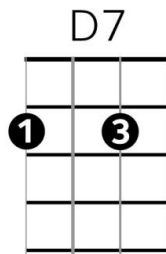

Eight Days a Week -- The Beatles

Intro : C D7 F C

=====
C   **D7**   **F**   **C**
Ooh I need your love babe guess you know it's true
C   **D7**   **F**   **C**
Hope you need my love babe just like I need you

Chorus

Am   **F**   **Am**   **D7**
Hold me love me hold me love me
C   **D7**   **F**   **C**
Ain't got nothing but love babe eight days a week

=====
C   **D7**   **F**   **C**
Love you every day girl always on my mind
C   **D7**   **F**   **C**
One thing I can say girl love you all the time

Chorus

Bridge

G   **Am**
Eight days a week I love you
D7   **F**   **G7**
Eight days a week is not enough to show I care

=====
C   **D7**   **F**   **C**
Ooh I need your love babe guess you know it's true
C   **D7**   **F**   **C**
Hope you need my love babe just like I need you

Chorus

Bridge

=====
C   **D7**   **F**   **C**
Love you every day girl always on my mind
C   **D7**   **F**   **C**
One thing I can say girl love you all the time

Chorus

Outro

=====
F   **C**   **F**   **C**   **C**   **D7**   **F**   **C**
Eight days a week eight days a week

Chords