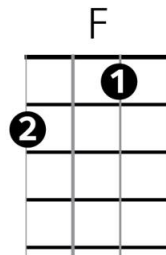

Eight Days a Week -- The Beatles

Intro : C D7 F C

=====
C   **D7**   **F**   **C**
Ooh I need your love babe guess you know it's true
C   **D7**   **F**   **C**
Hope you need my love babe just like I need you

Chorus

Am   **F**   **Am**   **D7**
Hold me love me hold me love me
C   **D7**   **F**   **C**
Ain't got nothing but love babe eight days a week

=====
C   **D7**   **F**   **C**
Love you every day girl always on my mind
C   **D7**   **F**   **C**
One thing I can say girl love you all the time

Chorus

Bridge

G   **Am**
Eight days a week I love you
D7   **F**   **G7**
Eight days a week is not enough to show I care

=====
C   **D7**   **F**   **C**
Ooh I need your love babe guess you know it's true
C   **D7**   **F**   **C**
Hope you need my love babe just like I need you

Chorus

Bridge

=====
C   **D7**   **F**   **C**
Love you every day girl always on my mind
C   **D7**   **F**   **C**
One thing I can say girl love you all the time

Chorus

Outro

=====
F   **C**   **F**   **C**   **C**   **D7**   **F**   **C**
Eight days a week eight days a week

Chords