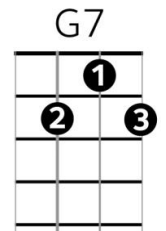

Eight Days a Week -- The Beatles

Intro : C D7 F C

=====
C   **D7**   **F**   **C**
Ooh I need your love babe guess you know it's true
C   **D7**   **F**   **C**
Hope you need my love babe just like I need you

Chorus

Am   **F**   **Am**   **D7**
Hold me love me hold me love me
C   **D7**   **F**   **C**
Ain't got nothing but love babe eight days a week

=====
C   **D7**   **F**   **C**
Love you every day girl always on my mind
C   **D7**   **F**   **C**
One thing I can say girl love you all the time

Chorus

Bridge

G   **Am**
Eight days a week I love you
D7   **F**   **G7**
Eight days a week is not enough to show I care

=====
C   **D7**   **F**   **C**
Ooh I need your love babe guess you know it's true
C   **D7**   **F**   **C**
Hope you need my love babe just like I need you

Chorus

Bridge

=====
C   **D7**   **F**   **C**
Love you every day girl always on my mind
C   **D7**   **F**   **C**
One thing I can say girl love you all the time

Chorus

Outro

=====
F   **C**   **F**   **C**   **C**   **D7**   **F**   **C**
Eight days a week eight days a week

Chords