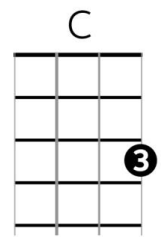

Eight Days a Week -- The Beatles

Intro : C D7 F C

=====
C   **D7**   **F**   **C**
Ooh I need your love babe guess you know it's true
C   **D7**   **F**   **C**
Hope you need my love babe just like I need you

Chorus

Am   **F**   **Am**   **D7**
Hold me love me hold me love me
C   **D7**   **F**   **C**
Ain't got nothing but love babe eight days a week

=====
C   **D7**   **F**   **C**
Love you every day girl always on my mind
C   **D7**   **F**   **C**
One thing I can say girl love you all the time

Chorus

Bridge

G   **Am**
Eight days a week I love you
D7   **F**   **G7**
Eight days a week is not enough to show I care

=====
C   **D7**   **F**   **C**
Ooh I need your love babe guess you know it's true
C   **D7**   **F**   **C**
Hope you need my love babe just like I need you

Chorus

Bridge

=====
C   **D7**   **F**   **C**
Love you every day girl always on my mind
C   **D7**   **F**   **C**
One thing I can say girl love you all the time

Chorus

Outro

=====
F   **C**   **F**   **C**   **C**   **D7**   **F**   **C**
Eight days a week eight days a week

Chords